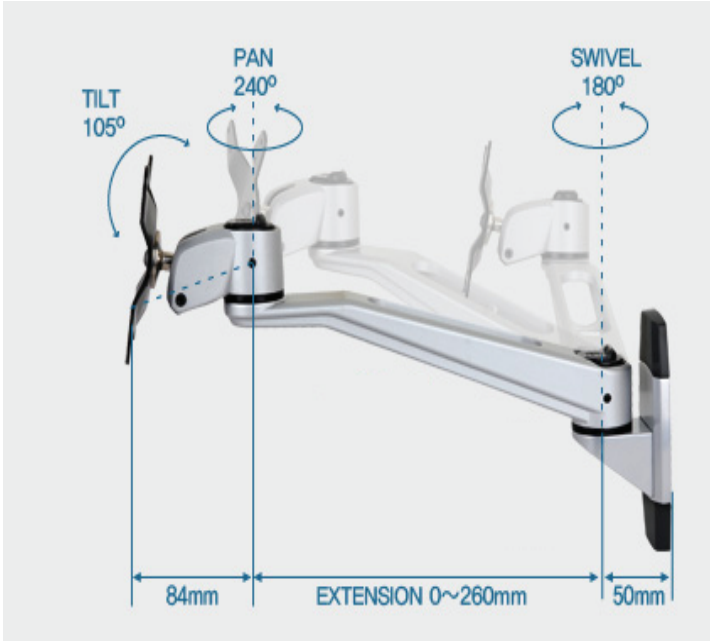

Monitor Arm

Single Monitor Arm Wall

Free up your desk space with Infinite Articulating Monitor Arm! The Infinite Arm for PC easily mounts to any standard desk allowing you to free up valuable desk space. We can provide you with everything you need to get the arm installed. Give your monitor the versatility it needs and it deserves to be able to move freely in your workspace.

Installation can never be easier. Simply clip on the modular parts you need and its done!

Workplace Ergonomics

Maximize efficiency in the workplace without affecting the human well-being and health.

High Quality Aluminium

Built with high grade aluminium, you can be assured that our monitor arms will last for a long time.

Dimensions:-

Specifications

VESA
75x75
100x100

LIFT
0

ANGLE
0

PIVOT
360°

SWIVEL
180°

PAN
240°

TILT
105°

EXTENSION
0~260mm

VERTICAL
0

Wt. LOAD
≤12.5kg

SKU : Infinite MR110

Product Includes:
1*Monitor Bracket, 1*Swivel Arm, 1*Wall Bracket