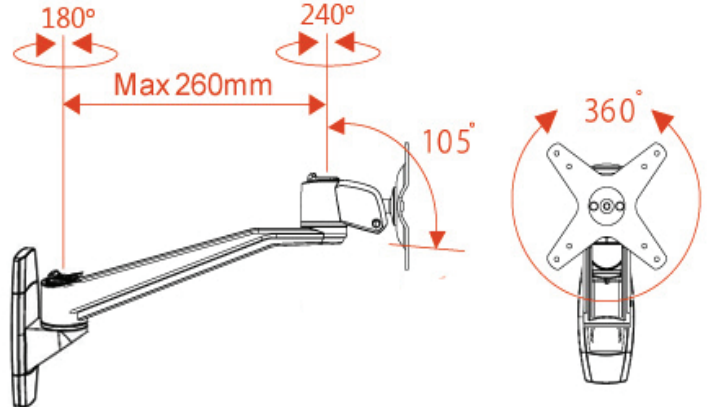

Built with high grade aluminium, you can be assured that our monitor arms will last for a long time.

Dimensions:-

Specifications

VESA
75x75
100x100

LIFT
0

ANGLE
0

PIVOT
360°

SWIVEL
180°

PAN
240°

TILT
105°

EXTENSION
0~260mm

VERTICAL
0

Wt. LOAD
≤12.5kg

SKU : Infinite MR110

Product Includes:
1*Monitor Bracket, 1*Swivel Arm, 1*Wall Bracket