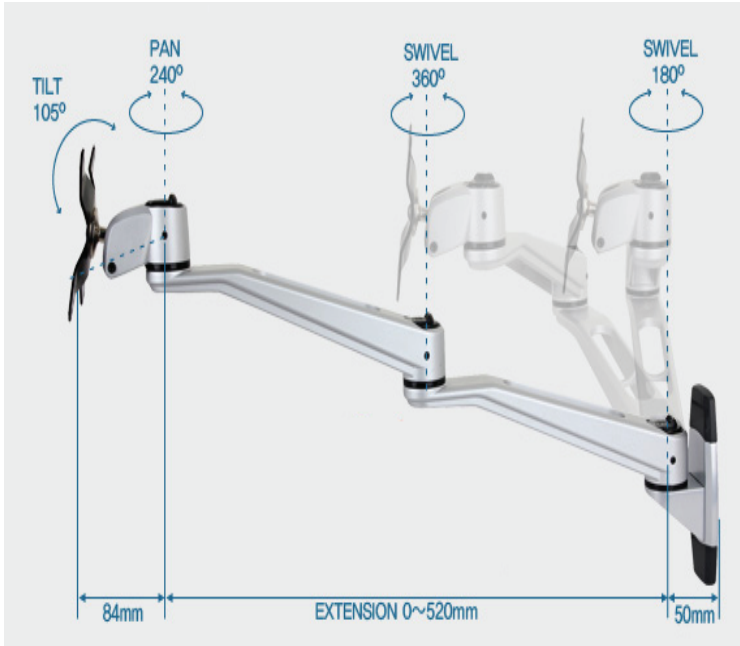

Dimensions:-