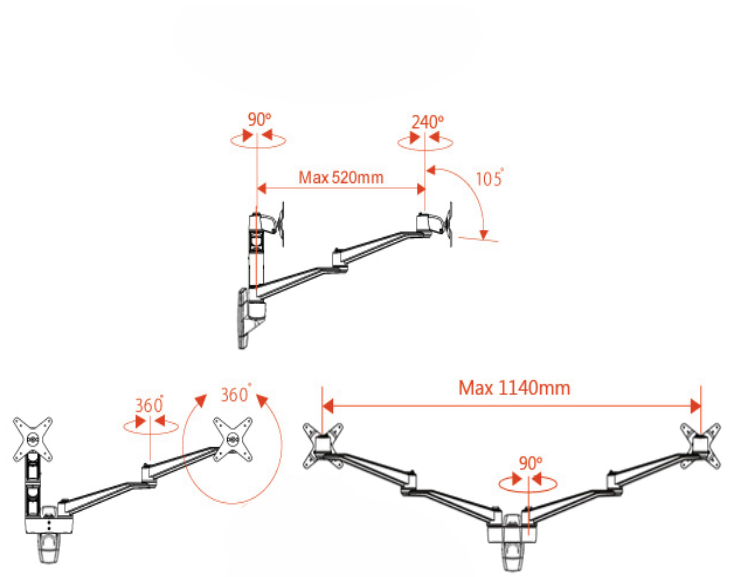

Built with high grade aluminium, you can be assured that our monitor arms will last for a long time.

Dimensions:-

Specifications

VESA
75x75
100x100

LIFT

0

ANGLE

0

PIVOT

360°

SWIVEL

360°

PAN

240°

TILT

105°