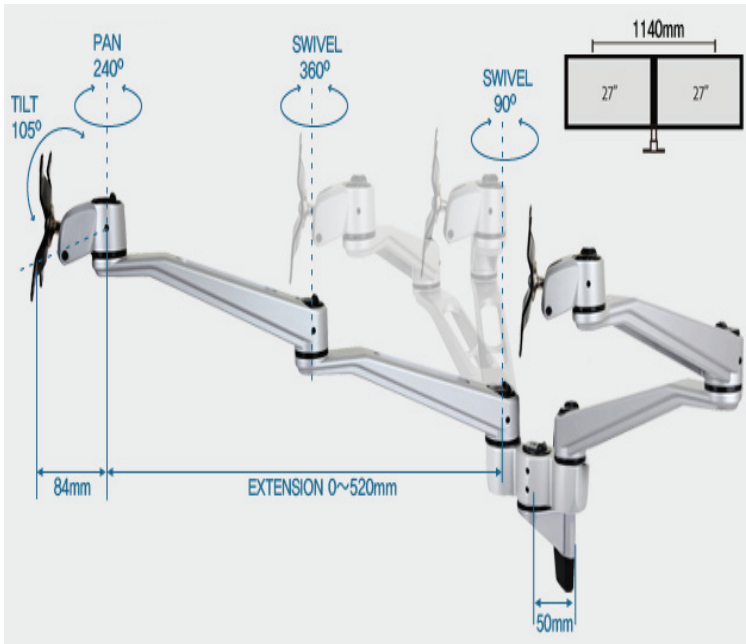

Built with high grade aluminium, you can be assured that our monitor arms will last for a long time.

Dimensions:-

Specifications

VESA
75x75
100x100

LIFT

0

ANGLE

0

PIVOT

360°

SWIVEL

360°

PAN

240°

TILT

105°