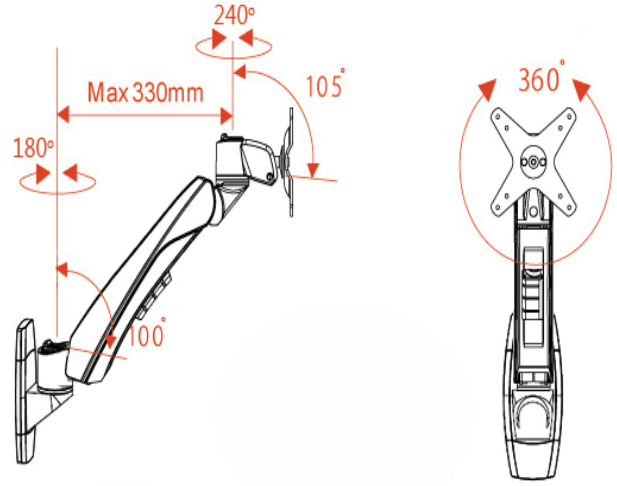

### High Quality Aluminium

Built with high grade aluminium, you can be assured that our monitor arms will last for a long time.

**Dimensions:-**

**Specifications**

**VESA**  
75x75  
100x100

**LIFT**  
0

**ANGLE**  
100°

**PIVOT**  
360°

**SWIVEL**  
180°

**PAN**  
240°

**TILT**  
105°

**EXTENSION**  
0~330mm

**VERTICAL**  
0~270mm

**Wt. LOAD**  
2~9kg

SKU : Infinite MR115