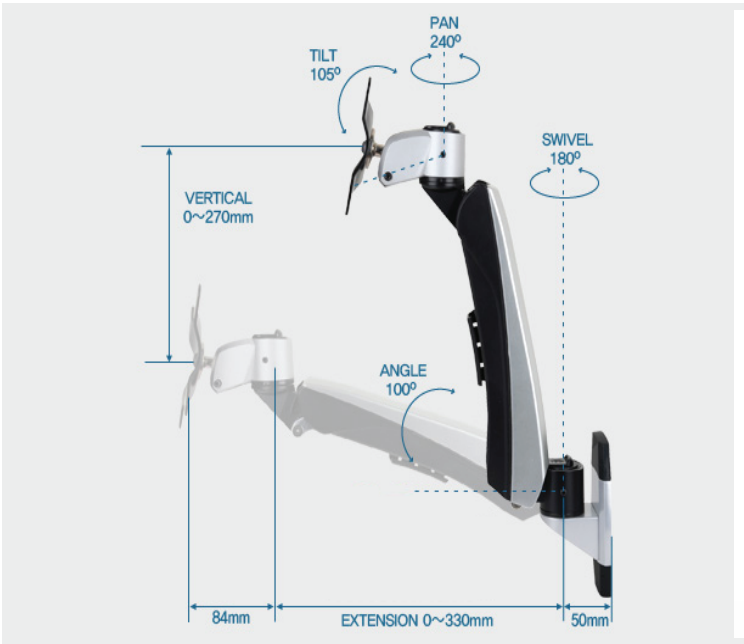

### Wide range of movement

Easily adjustable for any configuration of monitor arms, be it standing or sitting

### Workplace Ergonomics

Maximize efficiency in the workplace without affecting the human well-being and health.

### High Quality Aluminium

Built with high grade aluminium, you can be assured that our monitor arms will last for a long time.

**Dimensions:-**

**Specifications**

**VESA**  
75x75  
100x100

**LIFT**  
0

**ANGLE**  
100°

**PIVOT**  
360°

**SWIVEL**  
180°

**PAN**  
240°

**TILT**  
105°

**EXTENSION**  
0~330mm

**VERTICAL**  
0~270mm

**Wt. LOAD**  
2~9kg

SKU : Infinite MR115