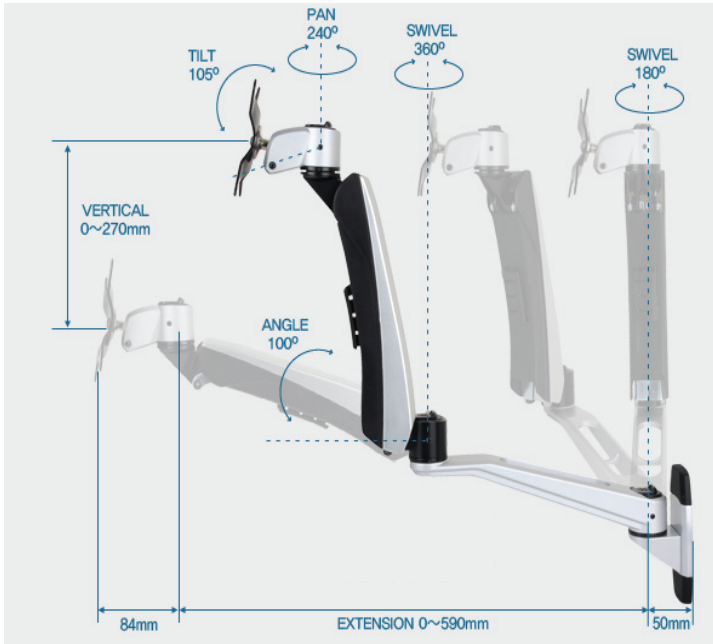

### Wide range of movement

Easily adjustable for any configuration of monitor arms, be it standing or sitting

### Workplace Ergonomics

Maximize efficiency in the workplace without affecting the human well-being and health.

### High Quality Aluminium

Built with high grade aluminium, you can be assured that our monitor arms will last for a long time.

**Dimensions:-**

**Specifications**

**VESA**  
75x75  
100x100

**LIFT**

0

**ANGLE**

100°

**PIVOT**

360°

**SWIVEL**

360°

**PAN**

240°

**TILT**