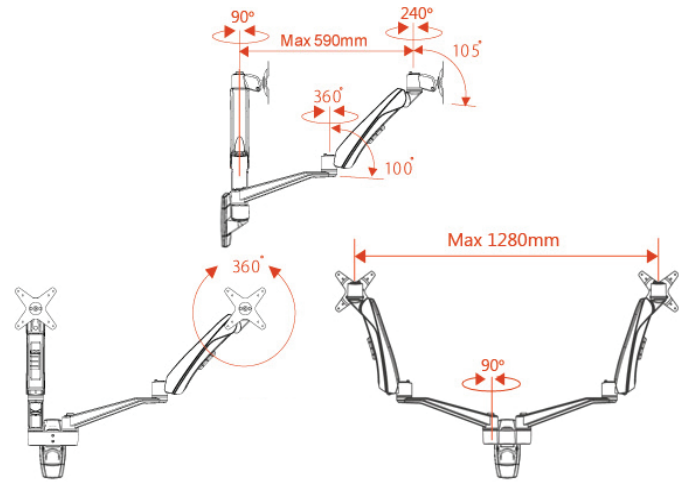

Built with high grade aluminium, you can be assured that our monitor arms will last for a long time.

Dimensions:-

Specifications

VESA
75x75
100x100

LIFT
0

ANGLE
100°

PIVOT
360°

SWIVEL
360°

PAN
240°

TILT
105°

EXTENSION
0~590mm

VERTICAL
0~270mm

Wt. LOAD
≤2~9kg
each

SKU : Infinite MR117

Product Includes:

2*Monitor Bracket, 2*Spring Arm, 2*Swivel Arm, 1*Dual Joint, 1* Wall Mount