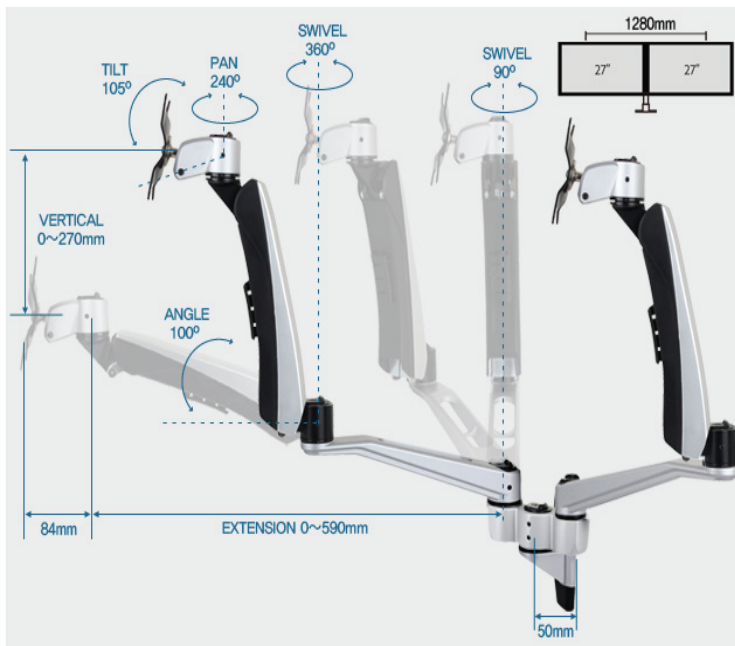

Monitor Arm

2 Monitor Mount Wall

Free up your desk space with Infinite Articulating Monitor Arm! The Infinite Arm for PC easily mounts to any standard desk allowing you to free up valuable desk space. We can provide you with everything you need to get the arm installed. Give your monitor the versatility it needs and it deserves to be able to move freely in your workspace.

Installation can never be easier. Simply clip on the modular parts you need and its done!

Workplace Ergonomics

Maximize efficiency in the workplace without affecting the human well-being and health.

High Quality Aluminium

Built with high grade aluminium, you can be assured that our monitor arms will last for a long time.

Dimensions:-

Specifications

VESA
75x75
100x100

LIFT
0

ANGLE
100°

PIVOT
360°

SWIVEL
360°

PAN
240°

TILT
105°

EXTENSION
0~590mm

VERTICAL
0~270mm

Wt. LOAD
≤2~9kg
each

SKU : Infinite MR117

Product Includes:

2*Monitor Bracket, 2*Spring Arm, 2*Swivel Arm, 1*Dual Joint, 1* Wall Mount