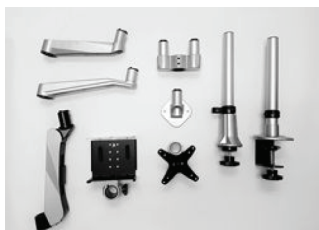

Monitor Arm

Single Monitor Arm

Free up your desk space with Infinite Articulating Monitor Arm! The Infinite Arm for PC easily mounts to any standard desk allowing you to free up valuable desk space. We can provide you with everything you need to get the arm installed. Give your monitor the versatility it needs and it deserves to be able to move freely in your workspace.

SKU : Infinite MR121

★ Ergonomics

★ Quality Products

★ Fast Delivery

ADVANTAGES

Fully Modular

Being Modular helps you to customize the monitor arm perfectly to your needs.

Two, Three, Four, Laptop, Tablet

Our monitor arms are designed to meet any needs you have, in any environment.

Wide range of movement

Easily adjustable for any configuration of monitor arms, be it standing or sitting

Quick release design

Built with high grade aluminium, you can be assured that our monitor arms will last for a long time.

Dimensions:-

Specifications

VESA
75x75
100x100

LIFT
0~200mm

ANGLE
0

PIVOT
360°

SWIVEL
360°