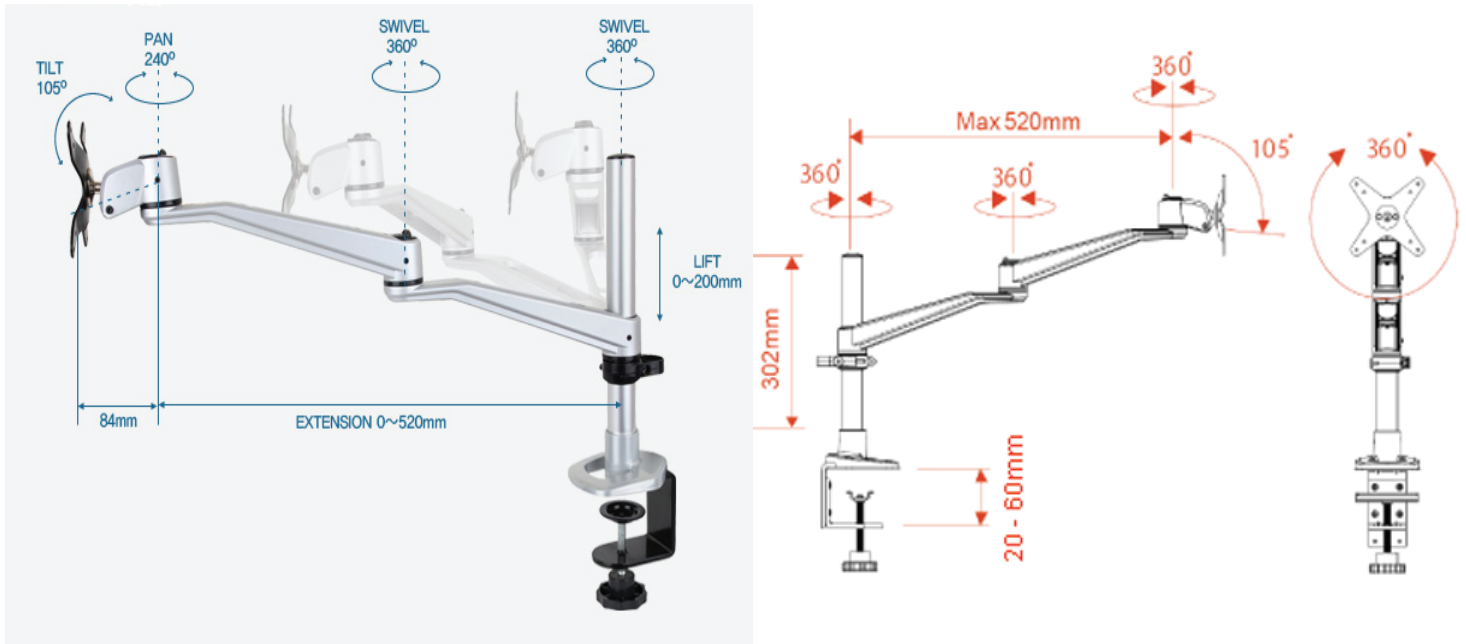

Built with high grade aluminium, you can be assured that our monitor arms will last for a long time.

Dimensions:-

Specifications

VESA
75x75
100x100

LIFT
0~200mm

ANGLE
0

PIVOT
360°

SWIVEL
360°

PAN
240°

TILT
105°

EXTENSION
0~520mm

VERTICAL
0

Wt. LOAD
≤12.5kg

SKU : Infinite MR121

Product Includes:
1*Monitor Bracket, 2*Swivel Arm, 1*C-clamp pole/302mm