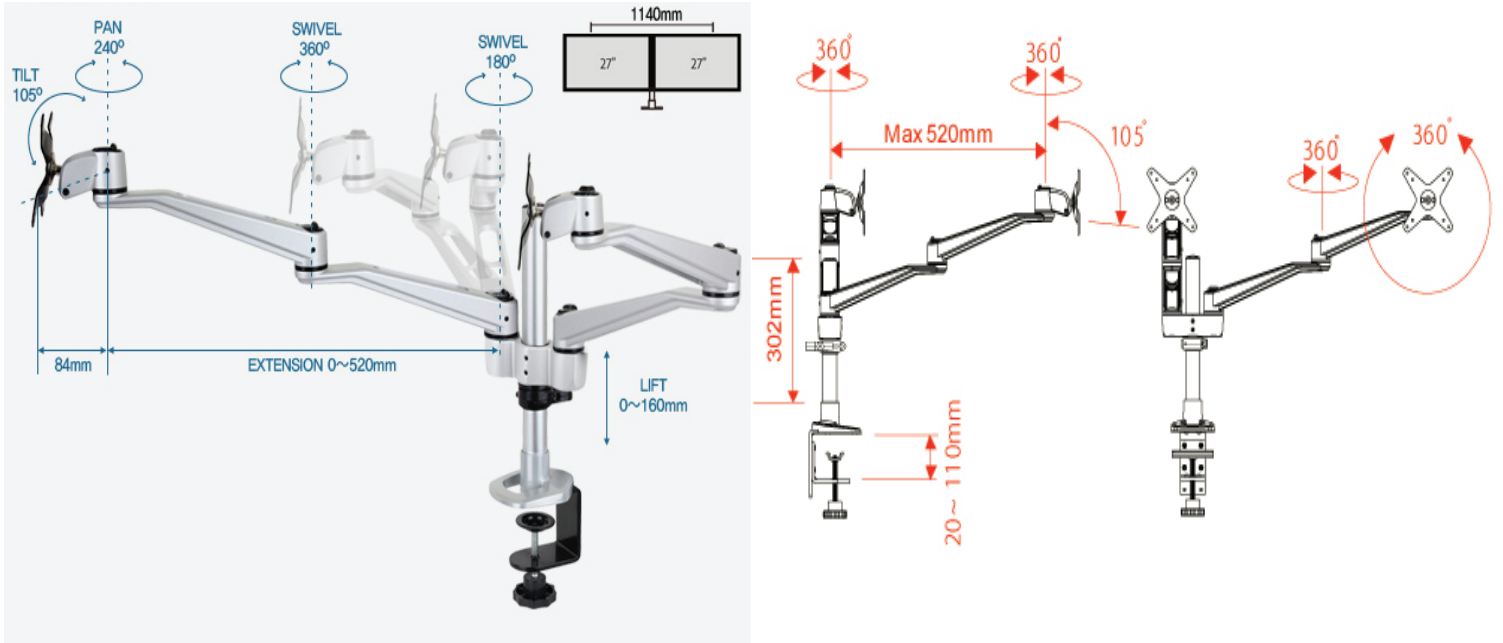

Built with high grade aluminium, you can be assured that our monitor arms will last for a long time.

Dimensions:-

Specifications

VESA
75x75
100x100

LIFT
0~160mm

ANGLE
0

PIVOT
360°

SWIVEL
360°

PAN
240°

TILT
105°

EXTENSION
0~520mm

VERTICAL
0

Wt. LOAD
≤9kg each

SKU : Infinite MR122

Product Includes:

2*Monitor Bracket, 4*Swivel Arm, 1*Dual Joint, 1*C-clamp/302mm