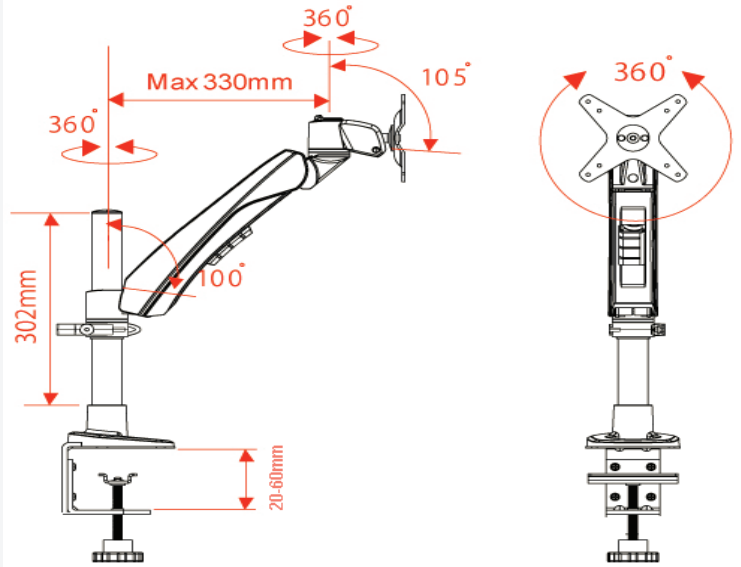

Built with high grade aluminium, you can be assured that our monitor arms will last for a long time.

Dimensions:-

Specifications

VESA
75x75
100x100

LIFT
0~200mm

ANGLE
100°

PIVOT
360°

SWIVEL
360°

PAN
240°

TILT
105°

EXTENSION
0~330mm

VERTICAL
0~270mm

Wt. LOAD
2~9kg

SKU : Infinite MR125

Product Includes:

1*Monitor Bracket, 1*Spring Arm, 1*C-clamp pole/302mm