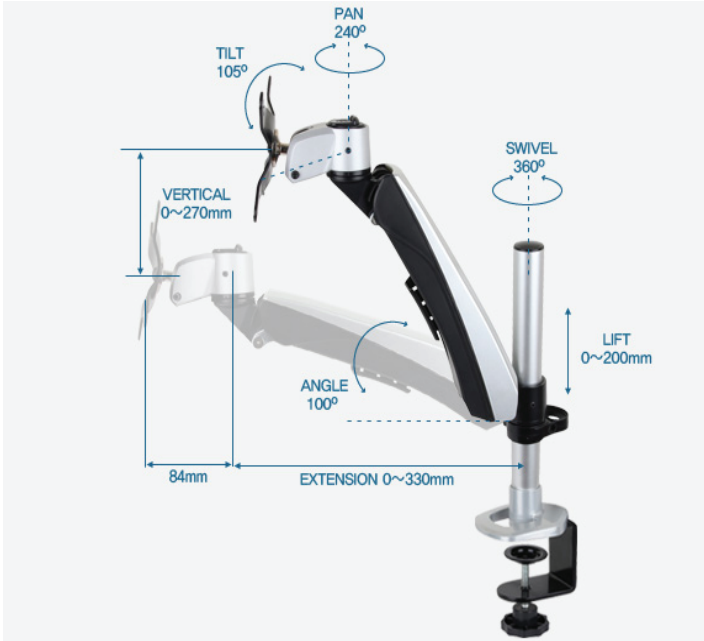

Monitor Arm

Single Monitor Arm C-clamp

Free up your desk space with Infinite Articulating Monitor Arm! The Infinite Arm for PC easily mounts to any standard desk allowing you to free up valuable desk space. We can provide you with everything you need to get the arm installed. Give your monitor the versatility it needs and it deserves to be able to move freely in your workspace.

Installation can never be easier. Simply clip on the modular parts you need and its done!

Workplace Ergonomics

Maximize efficiency in the workplace without affecting the human well-being and health.

High Quality Aluminium

Built with high grade aluminium, you can be assured that our monitor arms will last for a long time.

Dimensions:-

Specifications

VESA
75x75
100x100

LIFT
0~200mm

ANGLE
100°

PIVOT
360°

SWIVEL
360°

PAN
240°

TILT
105°

EXTENSION
0~330mm

VERTICAL
0~270mm

Wt. LOAD
2~9kg

SKU : Infinite MR125

Product Includes:

1*Monitor Bracket, 1*Spring Arm, 1*C-clamp pole/302mm