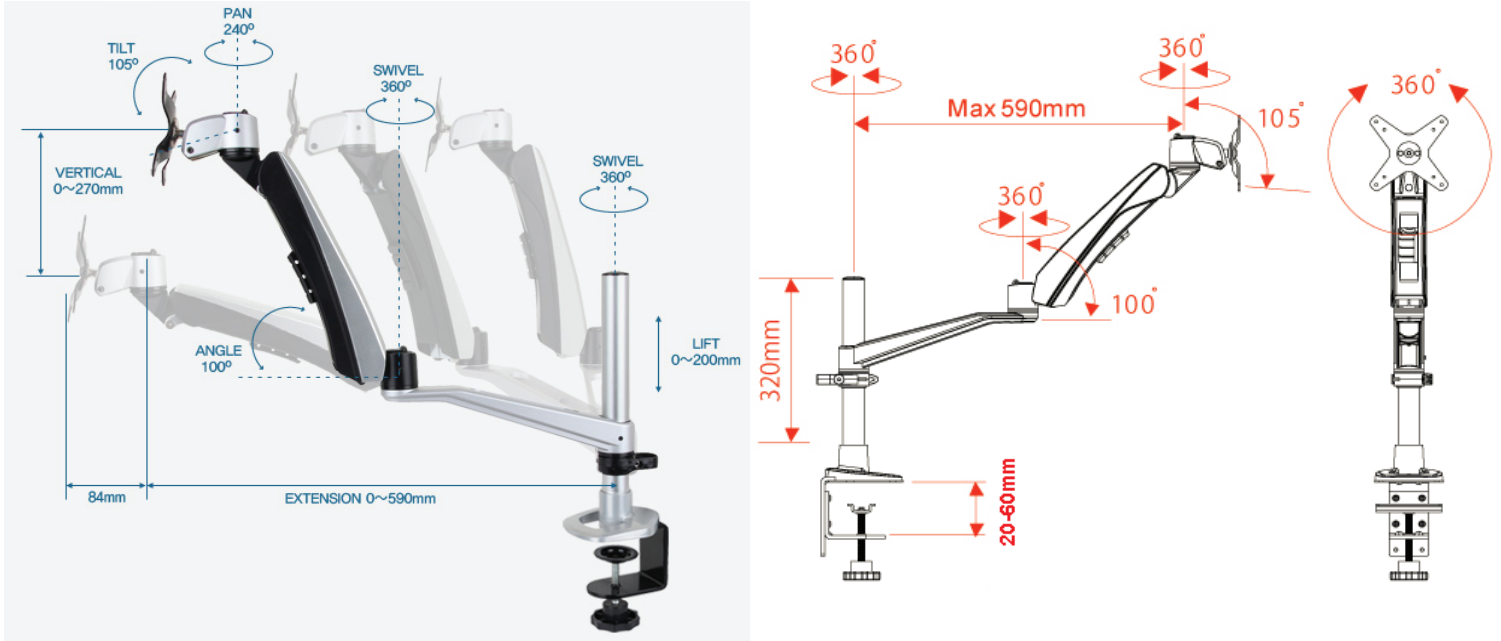

### Wide range of movement

Easily adjustable for any configuration of monitor arms, be it standing or sitting

### Workplace Ergonomics

Maximize efficiency in the workplace without affecting the human well-being and health.

## Dimensions:-

## Specifications

**VESA**  
75x75  
100x100

**LIFT**  
0~200mm

**ANGLE**  
100°

**PIVOT**  
360°

**SWIVEL**  
360°

**PAN**  
240°

**TILT**  
105°