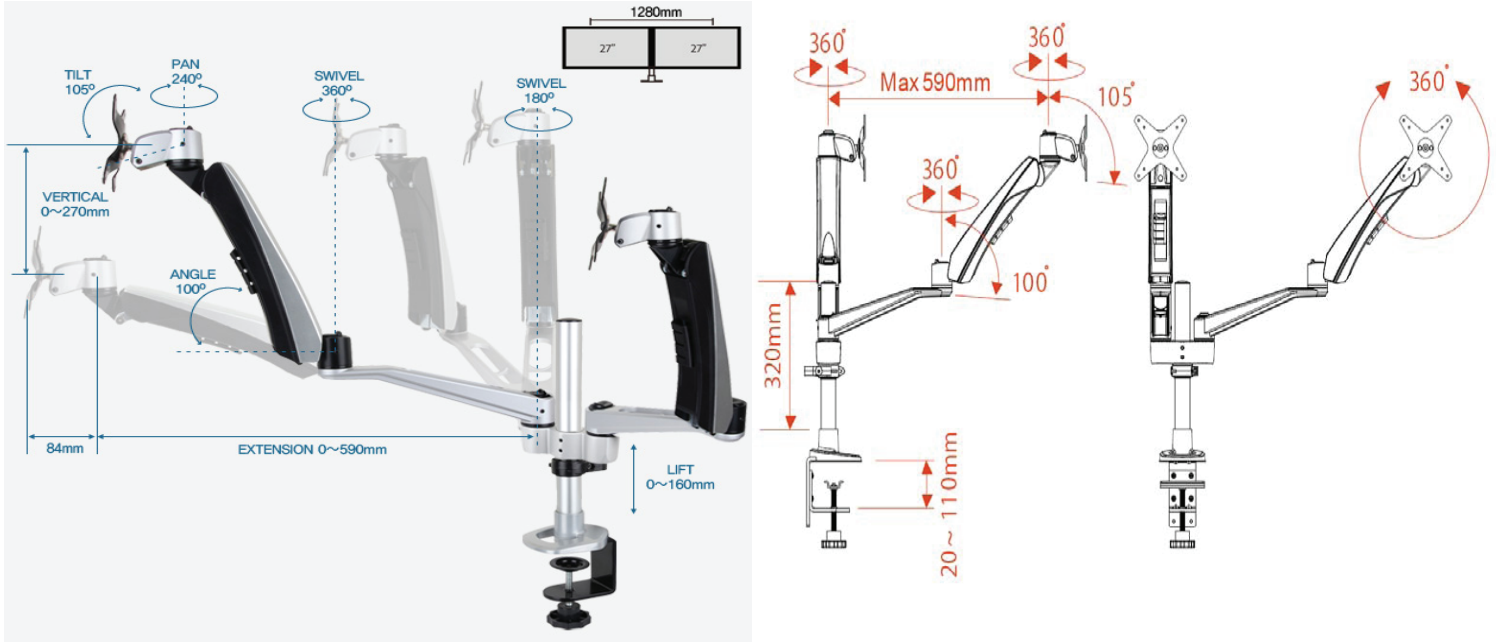

Monitor Arm

2 Monitor Arm C-clamp

Free up your desk space with Infinite Articulating Monitor Arm! The Infinite Arm for PC easily mounts to any standard desk allowing you to free up valuable desk space. We can provide you with everything you need to get the arm installed. Give your monitor the versatility it needs and it deserves to be able to move freely in your workspace.

Installation can never be easier. Simply clip on the modular parts you need and its done!

Workplace Ergonomics

Maximize efficiency in the workplace without affecting the human well-being and health.

High Quality Aluminium

Built with high grade aluminium, you can be assured that our monitor arms will last for a long time.

Dimensions:-

Specifications

VESA
75x75
100x100

LIFT
0~160mm

ANGLE
100°

PIVOT
360°

SWIVEL
360°

PAN
240°

TILT
105°

EXTENSION
0~590mm

VERTICAL
0~270mm

Wt. LOAD
≤2~9kg
each

SKU : Infinite MR127

Product Includes:

2*Monitor Bracket, 2*Spring Arm, 2*Swivel Arm, 1*Dual Joint, 1*C-clamp pole/302mm