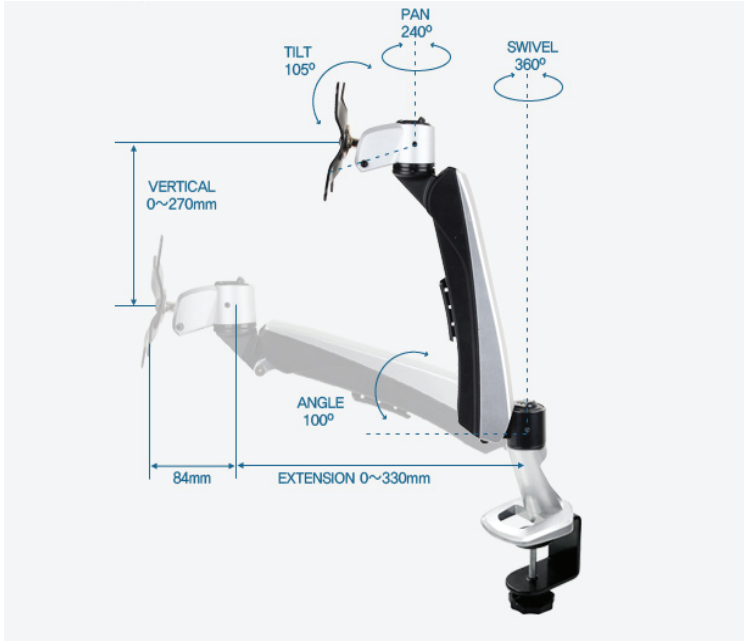

Monitor Arm

Single Monitor Arm C-clamp

Free up your desk space with Infinite Articulating Monitor Arm! The Infinite Arm for PC easily mounts to any standard desk allowing you to free up valuable desk space. We can provide you with everything you need to get the arm installed. Give your monitor the versatility it needs and it deserves to be able to move freely in your workspace.

Installation can never be easier. Simply clip on the modular parts you need and its done!

Workplace Ergonomics

Maximize efficiency in the workplace without affecting the human well-being and health.

High Quality Aluminium

Built with high grade aluminium, you can be assured that our monitor arms will last for a long time.

Dimensions:-

Specifications

VESA
75x75
100x100

LIFT
0

ANGLE
100°

PIVOT
360°

SWIVEL
360°

PAN
240°

TILT
105°

EXTENSION
0~330mm

VERTICAL
0~270mm

Wt. LOAD
2~9kg

SKU : Infinite MR130

Product Includes:
1*Monitor Bracket, 1*Spring Arm, 1*C-clamp pole/302mm