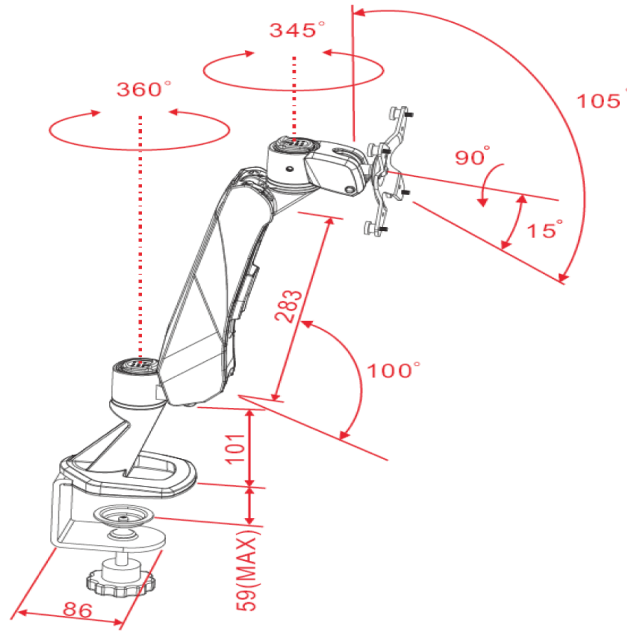

Built with high grade aluminium, you can be assured that our monitor arms will last for a long time.

Dimensions:-

Specifications

VESA
75x75
100x100

LIFT
0

ANGLE
100°

PIVOT
360°

SWIVEL
360°

PAN
240°

TILT
105°

EXTENSION
0~330mm

VERTICAL
0~270mm

Wt. LOAD
2~9kg

SKU : Infinite MR130

Product Includes:
1*Monitor Bracket, 1*Spring Arm, 1*C-clamp pole/302mm