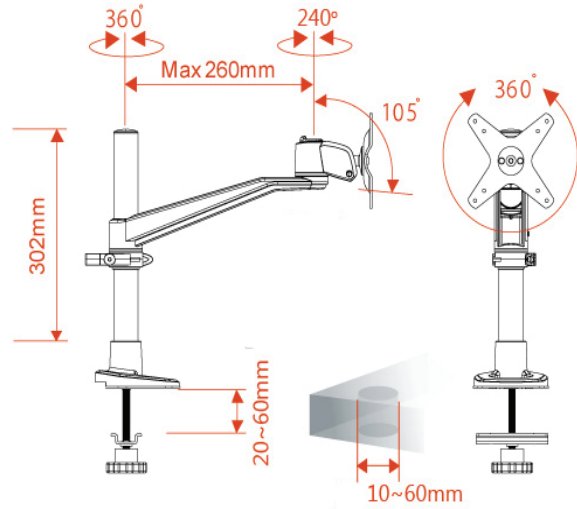

### High Quality Aluminium

Built with high grade aluminium, you can be assured that our monitor arms will last for a long time.

**Dimensions:-**

**Specifications**

**VESA**  
75x75  
100x100

**LIFT**  
0~200mm

**ANGLE**  
0

**PIVOT**  
360°

**SWIVEL**  
360°

**PAN**  
240°

**TILT**  
105°

**EXTENSION**  
0~260mm

**VERTICAL**  
0

**Wt. LOAD**  
≤12.5kg