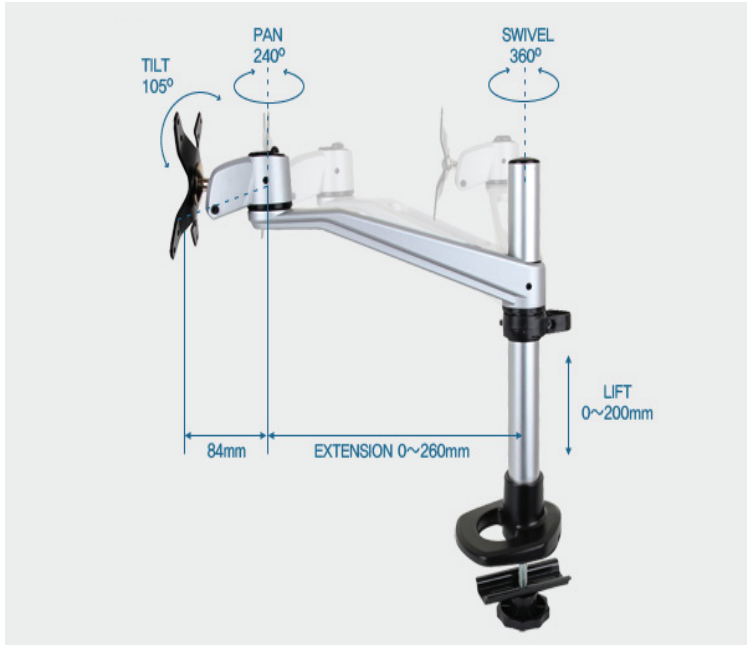

### Wide range of movement

Easily adjustable for any configuration of monitor arms, be it standing or sitting

### High Quality Aluminium

Built with high grade aluminium, you can be assured that our monitor arms will last for a long time.

**Dimensions:-**

**Specifications**

**VESA**  
75x75  
100x100

**LIFT**  
0~200mm

**ANGLE**  
0

**PIVOT**  
360°

**SWIVEL**  
360°

**PAN**  
240°

**TILT**  
105°

**EXTENSION**  
0~260mm

**VERTICAL**  
0

**Wt. LOAD**  
≤12.5kg