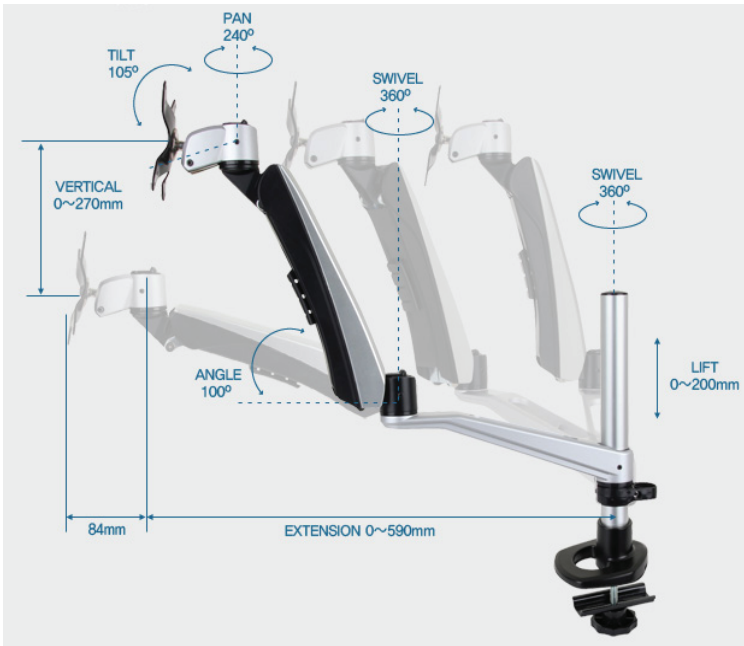

Monitor Arm

One Monitor Arm Grommet

Free up your desk space with Infinite Articulating Monitor Arm! The Infinite Arm for PC easily mounts to any standard desk allowing you to free up valuable desk space. We can provide you with everything you need to get the arm installed. Give your monitor the versatility it needs and it deserves to be able to move freely in your workspace.

Installation can never be easier. Simply clip on the modular parts you need and its done!

Workplace Ergonomics

Maximize efficiency in the workplace without affecting the human well-being and health.

High Quality Aluminium

Built with high grade aluminium, you can be assured that our monitor arms will last for a long time.

Dimensions:-

Specifications

VESA
75x75
100x100

LIFT
0~200mm

ANGLE
0

PIVOT
360°

SWIVEL
360°

PAN
240°

TILT
105°

EXTENSION
0~520mm

VERTICAL
0

Wt. LOAD
≤12.5kg

SKU : Infinite MR141

Product Includes:
1*Monitor Bracket, 1*Spring Arm, 1*Swivel Arm, 1*Pole/302mm