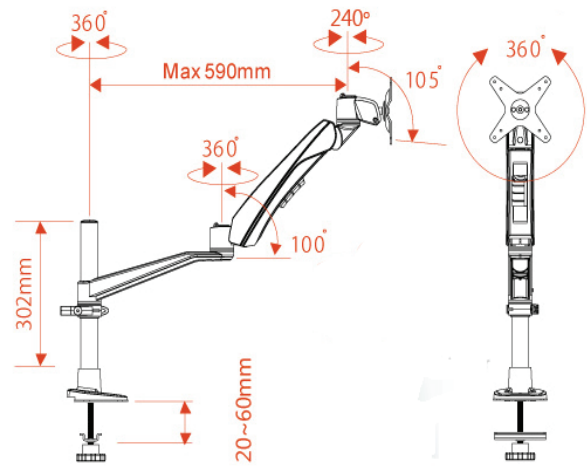

Built with high grade aluminium, you can be assured that our monitor arms will last for a long time.

Dimensions:-

Specifications

VESA
75x75
100x100

LIFT
0~200mm

ANGLE
0

PIVOT
360°

SWIVEL
360°

PAN
240°

TILT
105°

EXTENSION
0~520mm

VERTICAL
0

Wt. LOAD
≤12.5kg

SKU : Infinite MR141

Product Includes:
1*Monitor Bracket, 1*Spring Arm, 1*Swivel Arm, 1*Pole/302mm