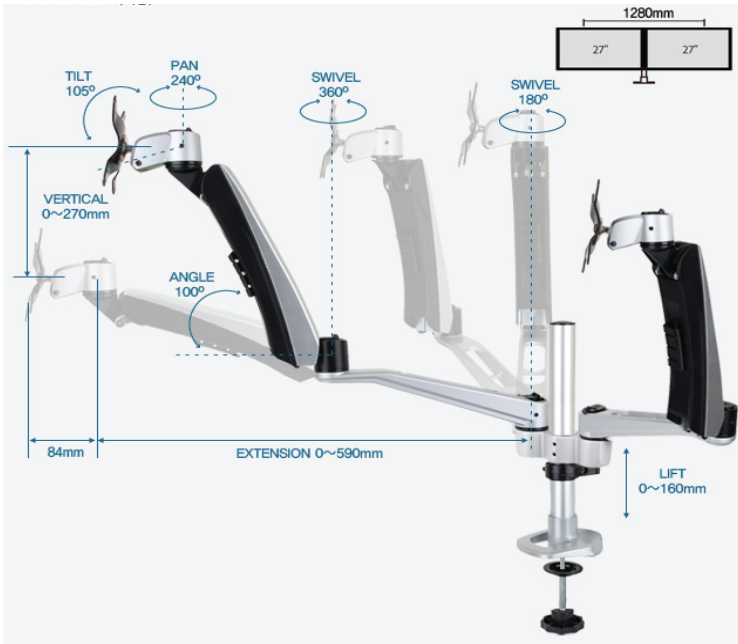

Monitor Arm

2 Monitor Arm Grommet

Free up your desk space with Infinite Articulating Monitor Arm! The Infinite Arm for PC easily mounts to any standard desk allowing you to free up valuable desk space. We can provide you with everything you need to get the arm installed. Give your monitor the versatility it needs and it deserves to be able to move freely in your workspace.

Installation can never be easier. Simply clip on the modular parts you need and its done!

Workplace Ergonomics

Maximize efficiency in the workplace without affecting the human well-being and health.

High Quality Aluminium

Built with high grade aluminium, you can be assured that our monitor arms will last for a long time.

Dimensions:-

Specifications

VESA
75x75
100x100

LIFT

0

ANGLE

100°

PIVOT

360°

SWIVEL

360°

PAN

240°

TILT

105°