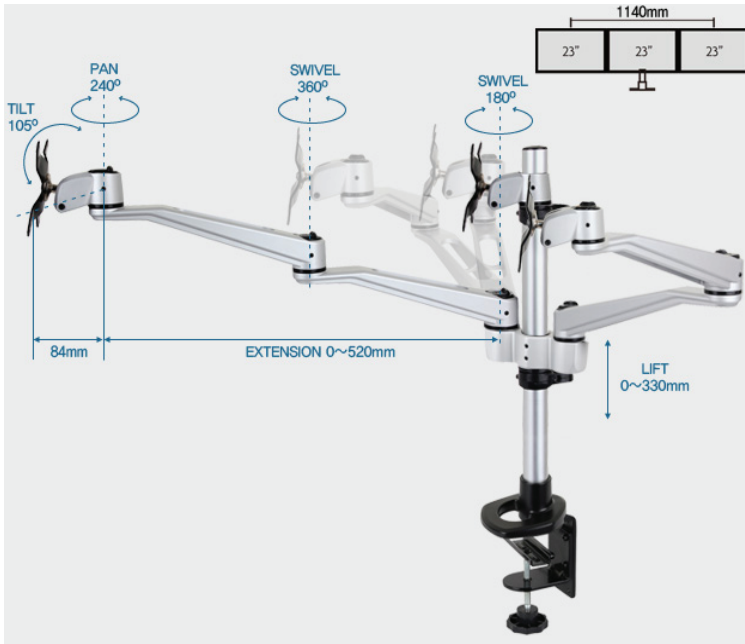

Monitor Arm

3 Monitor Arm C-clamp

Free up your desk space with Infinite Articulating Monitor Arm! The Infinite Arm for PC easily mounts to any standard desk allowing you to free up valuable desk space. We can provide you with everything you need to get the arm installed. Give your monitor the versatility it needs and it deserves to be able to move freely in your workspace.

Built with high grade aluminium, you can be assured that our monitor arms will last for a long time.

Dimensions:-

Specifications

VESA
75x75
100x100

LIFT
0~330mm

ANGLE
0

PIVOT
360°

SWIVEL
360°

PAN
240°

TILT
105°

EXTENSION
0~520mm

VERTICAL
0

Wt. LOAD
≤2~6.5kg
each

SKU : Infinite MR150

Product Includes:
3*Monitor Bracket, 4*Swivel Arm, 1*Dual Joint, 1*C-clamp pole/502mm