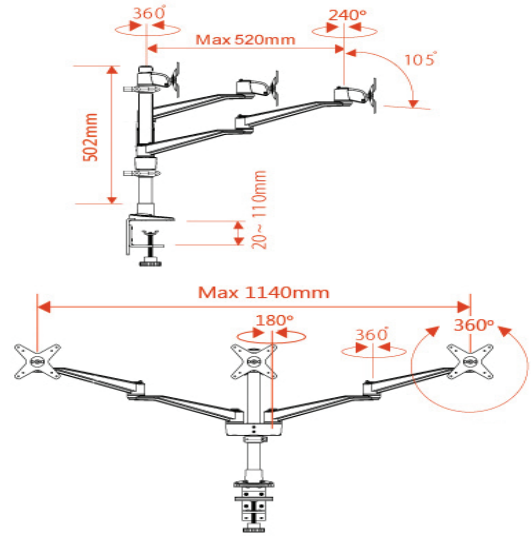

Built with high grade aluminium, you can be assured that our monitor arms will last for a long time.

Dimensions:-

Specifications

VESA
75x75
100x100

LIFT
0~330mm

ANGLE
0

PIVOT
360°

SWIVEL
360°

PAN
240°

TILT
105°

EXTENSION
0~520mm

VERTICAL
0

Wt. LOAD
≤2~6.5kg
each

SKU : Infinite MR150

Product Includes:
3*Monitor Bracket, 4*Swivel Arm, 1*Dual Joint, 1*C-clamp pole/502mm