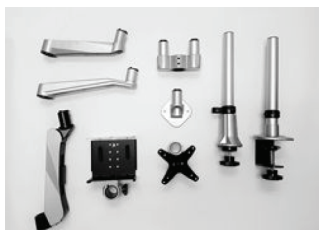

Monitor Arm

3 Monitor Arm C-clamp

Free up your desk space with Infinite Articulating Monitor Arm! The Infinite Arm for PC easily mounts to any standard desk allowing you to free up valuable desk space. We can provide you with everything you need to get the arm installed. Give your monitor the versatility it needs and it deserves to be able to move freely in your workspace.

SKU : Infinite MR150

★ Ergonomics

★ Quality Products

★ Fast Delivery

ADVANTAGES

Fully Modular

Being Modular helps you to customize the monitor arm perfectly to your needs.

Two, Three, Four, Laptop, Tablet

Our monitor arms are designed to meet any needs you have, in any environment.

Wide range of movement

Easily adjustable for any configuration of monitor arms, be it standing or sitting

Quick release design

Built with high grade aluminium, you can be assured that our monitor arms will last for a long time.

Dimensions:-

Specifications

VESA
75x75
100x100

LIFT
0~330mm

ANGLE
0

PIVOT
360°

SWIVEL
360°