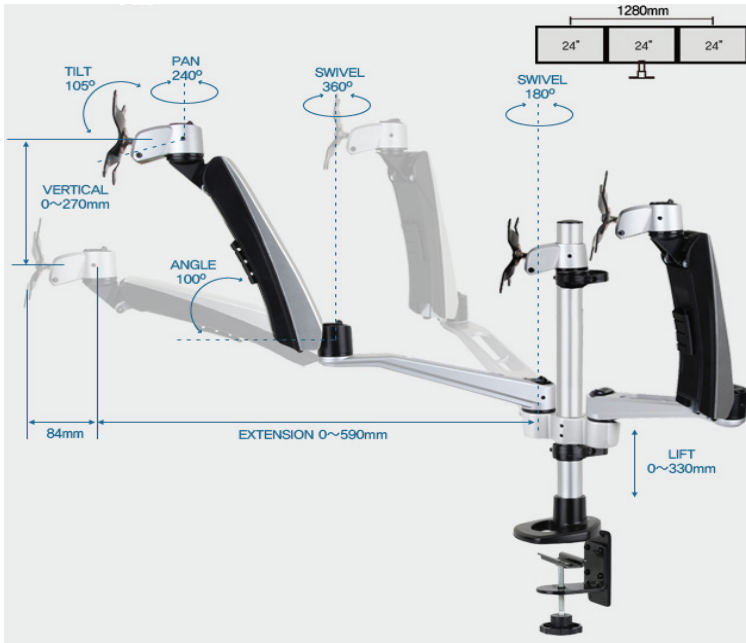

### Wide range of movement

Easily adjustable for any configuration of monitor arms, be it standing or sitting

### Workplace Ergonomics

Maximize efficiency in the workplace without affecting the human well-being and health.

## Dimensions:-

## Specifications

**VESA**  
75x75  
100x100

**LIFT**  
0~330mm

**ANGLE**  
100°

**PIVOT**  
360°

**SWIVEL**  
360°

**PAN**  
240°

**TILT**  
105°