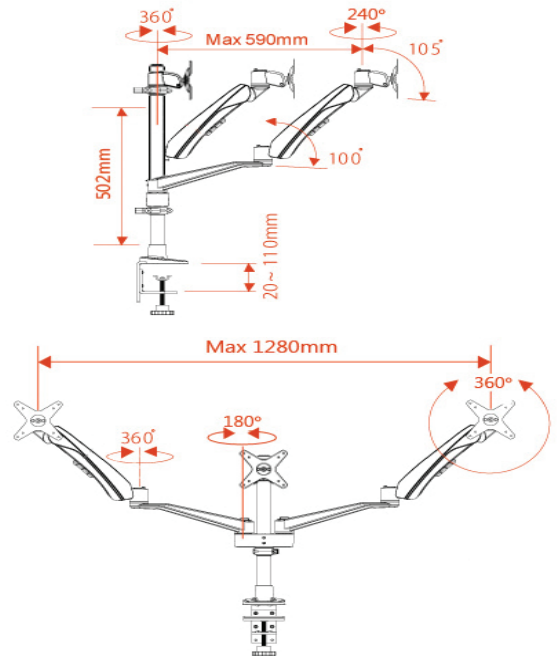

## Dimensions:-

## Specifications

**VESA**  
75x75  
100x100

**LIFT**  
0~330mm

**ANGLE**  
100°

**PIVOT**  
360°

**SWIVEL**  
360°

**PAN**  
240°

**TILT**  
105°