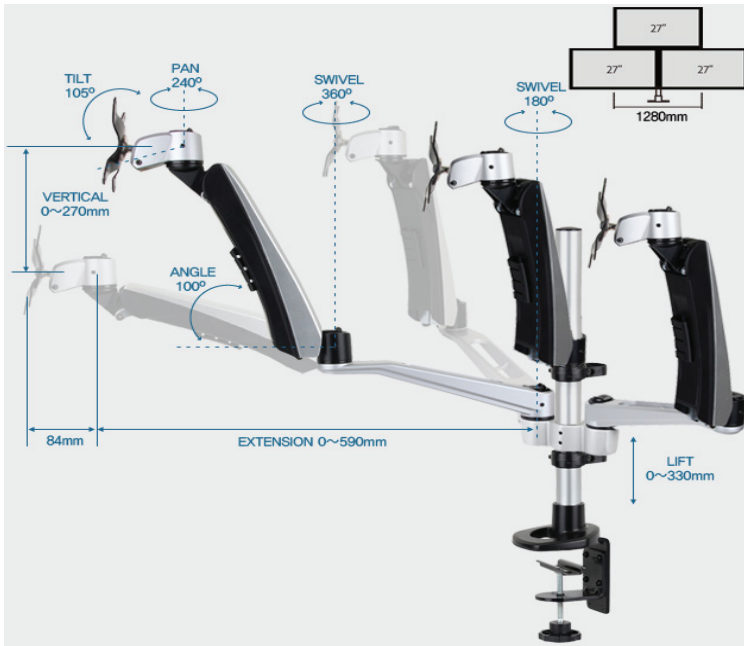

### Wide range of movement

Easily adjustable for any configuration of monitor arms, be it standing or sitting

### Workplace Ergonomics

Maximize efficiency in the workplace without affecting the human well-being and health.

## Dimensions:-

## Specifications

**VESA**  
75x75  
100x100

**LIFT**  
0~330mm

**ANGLE**  
100°

**PIVOT**  
360°

**SWIVEL**  
360°

**PAN**  
240°

**TILT**  
105°