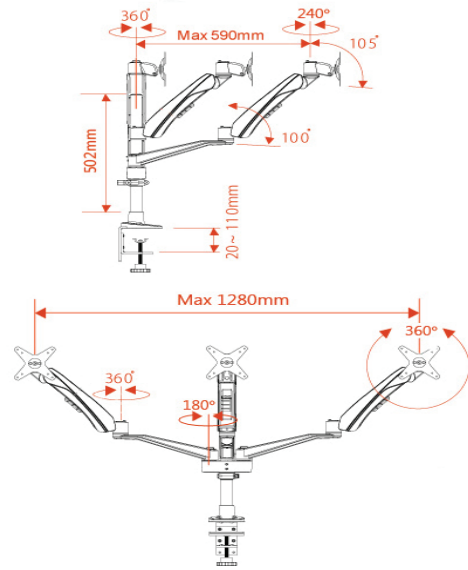

## Dimensions:-

## Specifications

**VESA**  
75x75  
100x100

**LIFT**  
0~330mm

**ANGLE**  
100°

**PIVOT**  
360°

**SWIVEL**  
360°

**PAN**  
240°

**TILT**  
105°