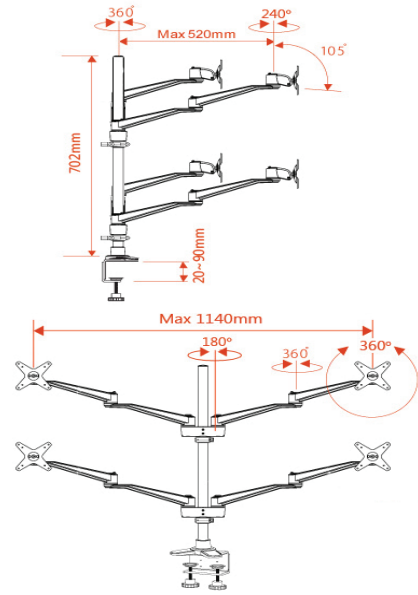

Built with high grade aluminium, you can be assured that our monitor arms will last for a long time.

Dimensions:-

Specifications

VESA
75x75
100x100

LIFT
0~520mm

ANGLE
0

PIVOT
360°

SWIVEL
360°

PAN
240°

TILT
105°

EXTENSION
0~520mm

VERTICAL
0~270mm

Wt. LOAD
≤11 kg
each

SKU : Infinite MR160

Product Includes:
4*Monitor Bracket, 8*Swivel Arm, 2*Dual Joint, 1*C-clamp pole/702mm