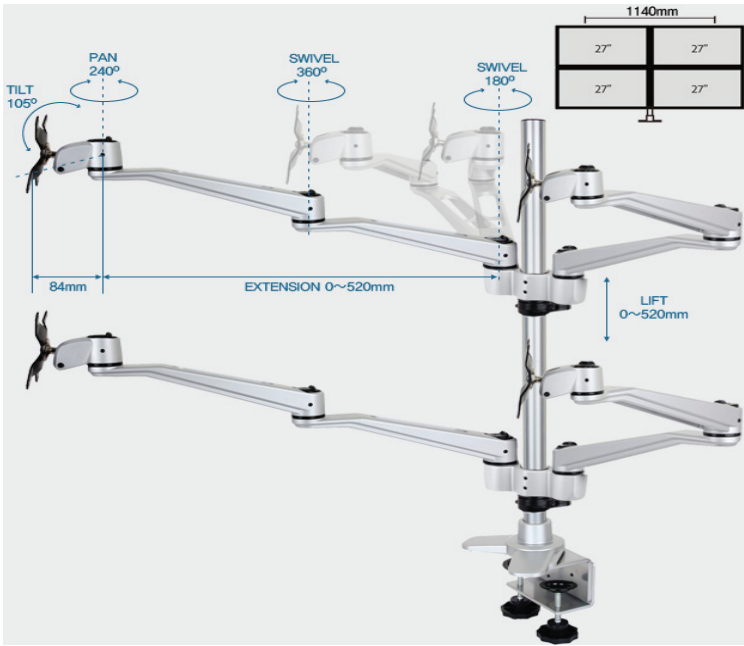

Monitor Arm

3 Monitor Arm C-clamp

Free up your desk space with Infinite Articulating Monitor Arm! The Infinite Arm for PC easily mounts to any standard desk allowing you to free up valuable desk space. We can provide you with everything you need to get the arm installed. Give your monitor the versatility it needs and it deserves to be able to move freely in your workspace.

Installation can never be easier. Simply clip on the modular parts you need and its done!

Workplace Ergonomics

Maximize efficiency in the workplace without affecting the human well-being and health.

High Quality Aluminium

Built with high grade aluminium, you can be assured that our monitor arms will last for a long time.

Dimensions:-

Specifications

VESA
75x75
100x100

LIFT
0~520mm

ANGLE
0

PIVOT
360°

SWIVEL
360°

PAN
240°

TILT
105°

EXTENSION
0~520mm

VERTICAL
0~270mm

Wt. LOAD
≤11 kg
each

SKU : Infinite MR160

Product Includes:
4*Monitor Bracket, 8*Swivel Arm, 2*Dual Joint, 1*C-clamp pole/702mm