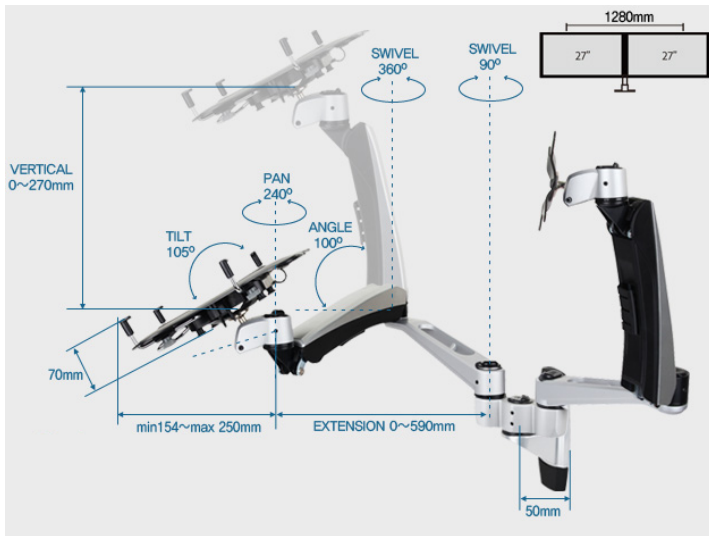

Installation can never be easier. Simply clip on the modular parts you need and its done!

Workplace Ergonomics

Maximize efficiency in the workplace without affecting the human well-being and health.

High Quality Aluminium

Built with high grade aluminium, you can be assured that our monitor arms will last for a long time.

Dimensions:-

Product Includes:
 1*Notebook Tray, 1*Monitor Bracket, 1*Spring Arm, 1*Swivel, 1*Wall Bracket

Specifications

VESA
75x75
100x100

LIFT

0

ANGLE

100°

PIVOT

360°

SWIVEL

360°

PAN

240°

TILT

105°

EXTENSION

0~590mm