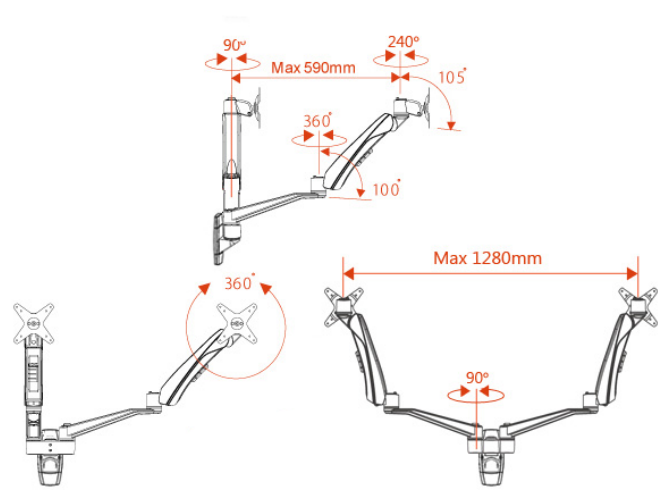

Built with high grade aluminium, you can be assured that our monitor arms will last for a long time.

Dimensions:-

Product Includes:
 1*Notebook Tray, 1*Monitor Bracket, 1*Spring Arm, 1*Swivel, 1*Wall Bracket

Specifications

VESA
75x75
100x100

LIFT

0

ANGLE

100°

PIVOT

360°

SWIVEL

360°

PAN

240°

TILT

105°

EXTENSION

0~590mm