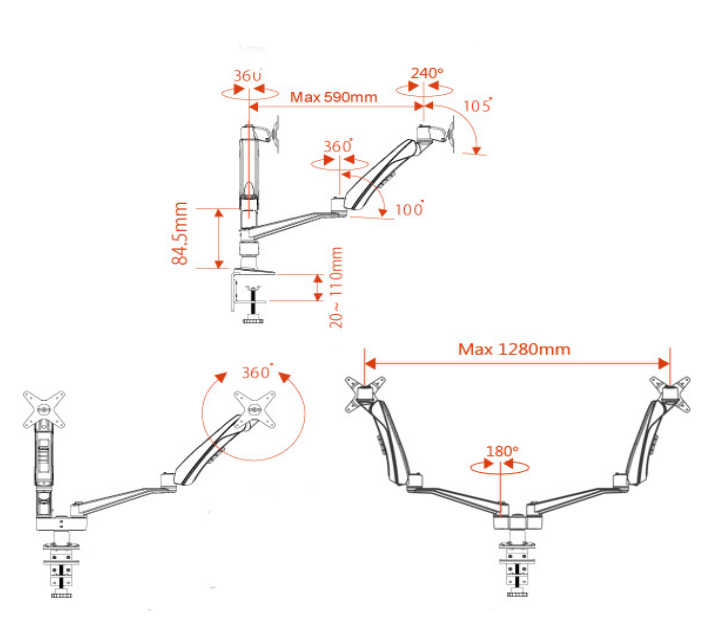

Built with high grade aluminium, you can be assured that our monitor arms will last for a long time.

Dimensions:-

Product Includes:

1*Notebook Tray, 2*Monitor Bracket, 2*Spring Arm, 2*Swivel, 1*Dual Joint, 1*C-clamp

Specifications

VESA
75x75
100x100

LIFT

0

ANGLE

100°

PIVOT

360°

SWIVEL

360°

PAN

240°

TILT

105°

EXTENSION

0~590mm