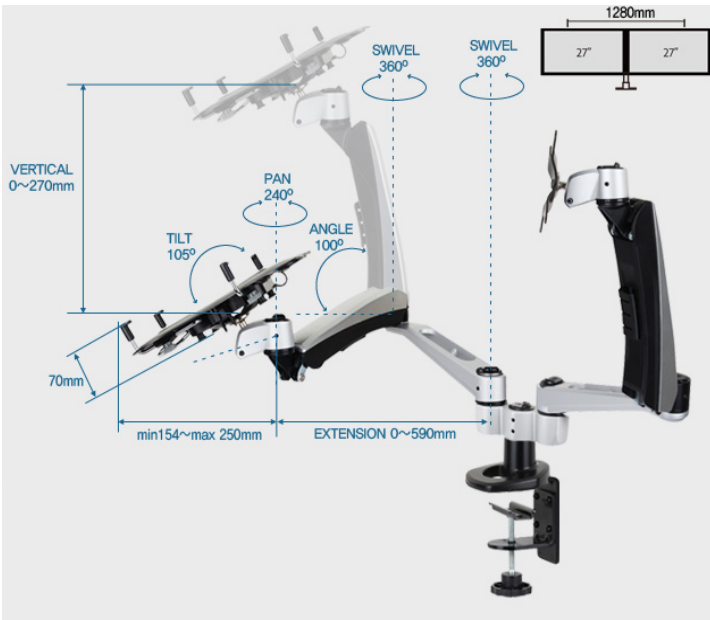

Monitor Arm

Wall Mount Arm with Notebook Tray

Free up your desk space with Infinite Articulating Monitor Arm! The Infinite Arm for PC easily mounts to any standard desk allowing you to free up valuable desk space. We can provide you with everything you need to get the arm installed. Give your monitor the versatility it needs and it deserves to be able to move freely in your workspace.

Built with high grade aluminium, you can be assured that our monitor arms will last for a long time.

Dimensions:-

Product Includes:

1*Notebook Tray, 2*Monitor Bracket, 2*Spring Arm, 2*Swivel, 1*Dual Joint, 1*C-clamp

Specifications

VESA
75x75
100x100

LIFT

0

ANGLE

100°

PIVOT

360°

SWIVEL

360°

PAN

240°

TILT

105°

EXTENSION

0~590mm