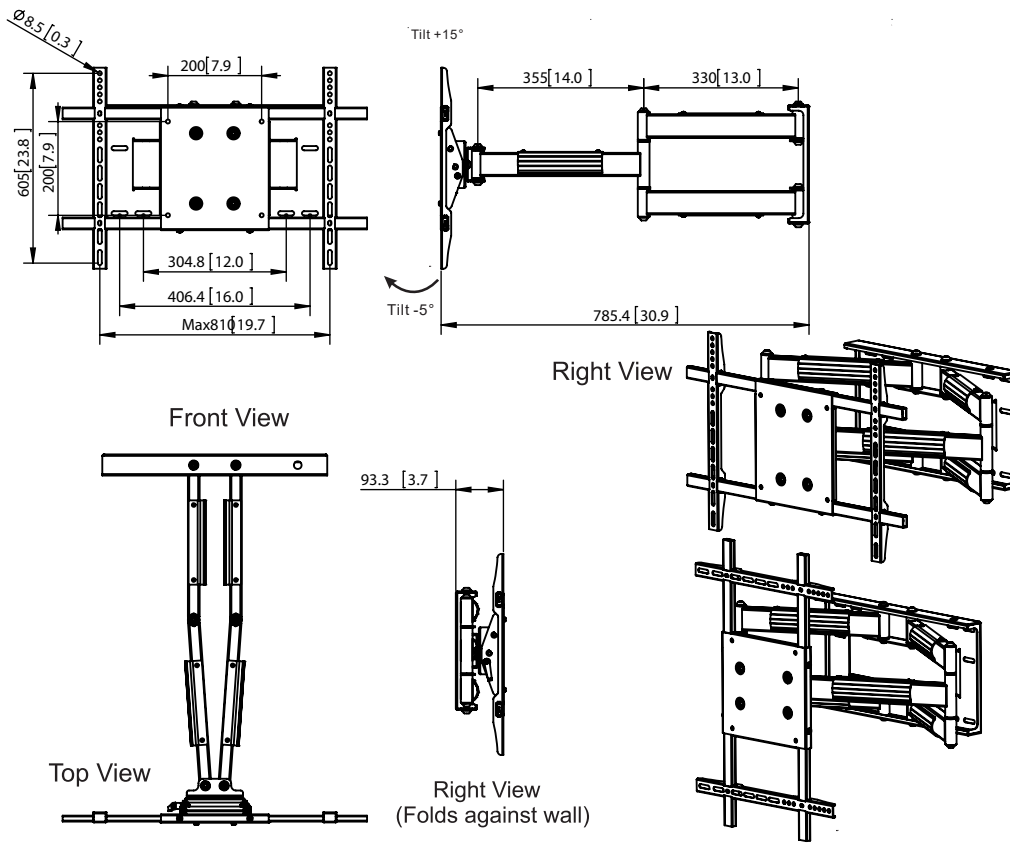

Trak Full Motion TV Bracket Wall Mount

Trak Full Motion TV brackets are ideal wall mounting solutions for large flat screen displays. A low profile design with VESA compliant mounting hole pattern which is able to fit most screens. Safety lock : built-in safety lock keeps your flat panel TV safe and stable. Performance strong : solid heavy-gauge steel construction & durable powder coated finish ensure strong performance.

Heavy-gauge Steel

Made of solid heavy-gauge steel construction with durable powder coat finish

Landscape or Portrait

Designed with a choice of mounting, either landscape or portrait when and where it is needed

Cable Management

The built-in cable management system routes cables neatly, enhancing your decor

Portrait / Landscape

Cable Management

Tilt +15° / - 5°

Features:

- Provides optimum viewing angles
- Low profile design : folds against the wall
- Ideal from 42" - 90" flat panel displays
- VESA Compliant
- Tilting angle +15° / - 5°
- Extends 785.4mm from the wall
- Retracts to 93.3mm to save space
- Integrated cable management
- Powder coated : Black

Specifications:

- Flat panel display from 42" – 90"
- VESA compliant : 200x200mm- 800x600mm
- Tilting angle : +15° / - 5°
- 90 kg maximum weight capacity
- Extends 785.4mm from the wall
- Retracts to 93.3mm
- Integrated cable management
- Installation manual and hardware included