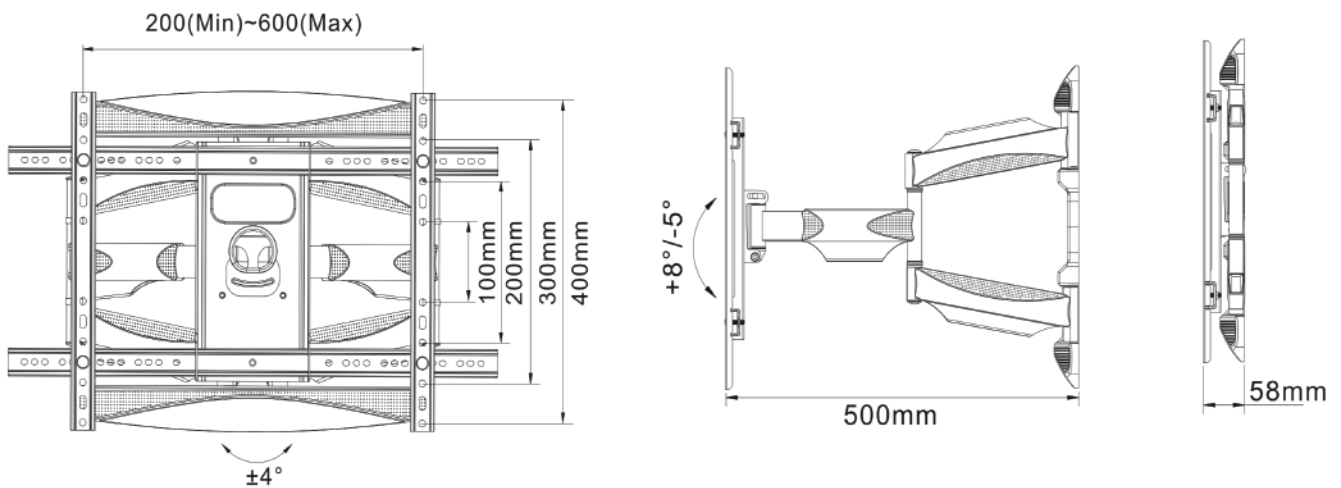

Trak Universal Full Swing Wall Mount For LED

- Black - Screen Size: 37- 65 Inch

Highlights

A Professional Full motion wall mount designed to hold TV's up to 45.50 kg. Universal design supports VESA 200x200, 400x200, 400x400, 600x400. Tilt & Swivel your screen creating a perfect viewing position. Comes partially pre assembled. Hardware kit included

Model	BW 360
Screen Size	37 - 65 Inch LED Panel (Non-Interactive)
VESA Compliance	200x200 - 600x400 mm
Load Capacity	45.5 kg
Tilt	$+8^\circ \sim -5^\circ$
Swivel	$50^\circ - 80^\circ$
Arm Extension	58mm-500mm
Material	SPCC, Seamless Steel Tube and Plastic