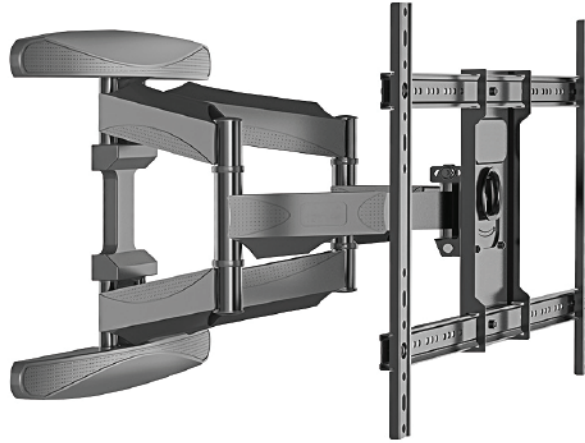

Trak Universal Full Swing Wall Mount For LED

- Black - Screen Size: 37- 65 Inch

Highlights

A Professional Full motion wall mount designed to hold TV's up to 45.50 kg. Universal design supports VESA 200x200, 400x200, 400x400, 600x400. Tilt & Swivel your screen creating a perfect viewing position. Comes partially pre assembled. Hardware kit included

Model	BW 360
Screen Size	37 - 65 Inch LED Panel (Non-Interactive)
VESA Compliance	200x200 - 600x400 mm
Load Capacity	45.5 kg
Tilt	$+8^\circ \sim -5^\circ$
Swivel	$50^\circ - 80^\circ$
Arm Extension	58mm-500mm
Material	SPCC, Seamless Steel Tube and Plastic