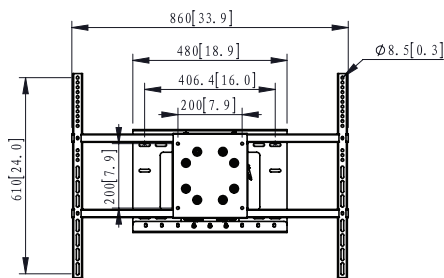

Trak Full Motion TV Bracket Wall Mount

Trak Full Motion TV brackets are ideal wall mounting solutions for large flat screen displays. A low profile design with VESA compliant mounting hole pattern which is able to fit most screens. Safety lock : built-in safety lock keeps your flat panel TV safe and stable. Performance strong : solid heavy-gauge steel construction & durable powder coated finish ensure strong performance.

Model : Trak BW380

★ **Low Profile Design**

★ **Heavy-gauge Steel**

★ **Easy To Install**

Features:

- Provides optimum viewing angles
- Low profile design : folds against the wall
- Ideal from 42" - 80" flat panel displays
- VESA Compliant
- Tilting angle +15° / - 5°
- Extends 766.6mm from the wall
- Retracts to 79.5 mm to save space
- Integrated cable management
- Powder coated : Black

Specifications:

- Flat panel display from 42" – 80"
- VESA compliant : 200x200mm- 800x600mm
- Tilting angle : +15° / - 5°
- 90 kg maximum weight capacity
- Extends 766.6 mm from the wall
- Retracts to 79.5 mm
- Integrated cable management
- Installation manual and hardware included

Front View

Right View