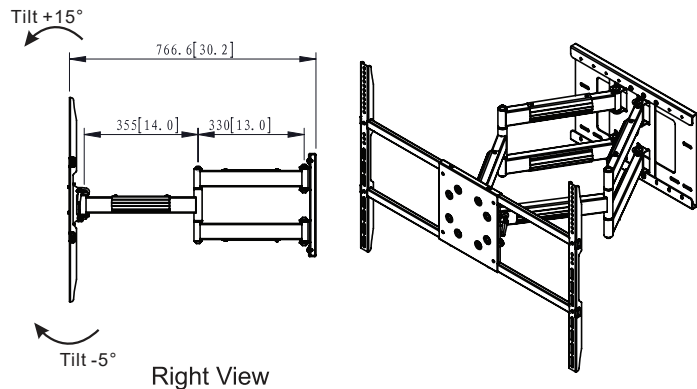

Trak Full Motion TV Bracket Wall Mount

Trak Full Motion TV brackets are ideal wall mounting solutions for large flat screen displays. A low profile design with VESA compliant mounting hole pattern which is able to fit most screens. Safety lock : built-in safety lock keeps your flat panel TV safe and stable. Performance strong : solid heavy-gauge steel construction & durable powder coated finish ensure strong performance.

Model : Trak BW380

★ **Low Profile Design**

★ **Heavy-gauge Steel**

★ **Easy To Install**

Features:

- Provides optimum viewing angles
- Low profile design : folds against the wall
- Ideal from 42" - 80" flat panel displays
- VESA Compliant
- Tilting angle +15° / - 5°
- Extends 766.6mm from the wall
- Retracts to 79.5 mm to save space
- Integrated cable management
- Powder coated : Black

Specifications:

- Flat panel display from 42" – 80"
- VESA compliant : 200x200mm- 800x600mm
- Tilting angle : +15° / - 5°
- 90 kg maximum weight capacity
- Extends 766.6 mm from the wall
- Retracts to 79.5 mm
- Integrated cable management
- Installation manual and hardware included

Front View

Right View