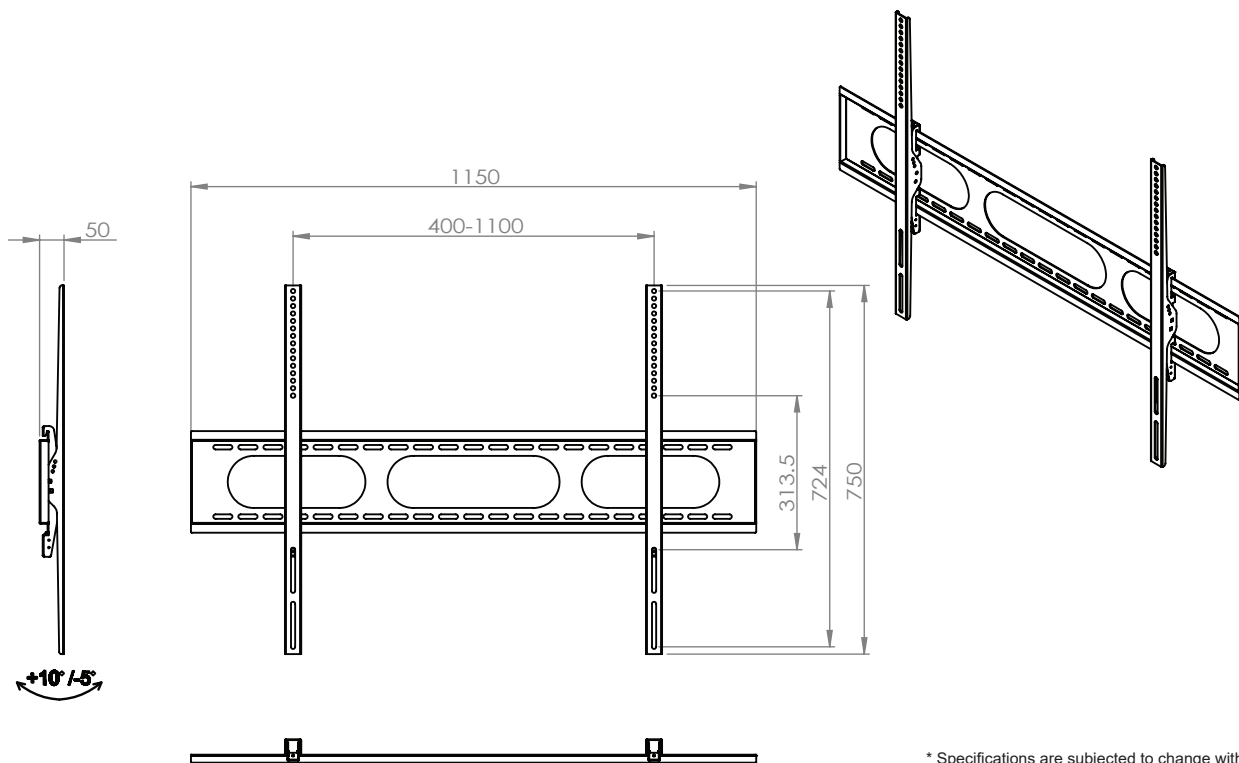

## Tilting Wall Mount

### Descriptions

The Trak BW6090T provides extra width to handle larger displays that are VESA compatible pattern 100x700mm wide. A sturdy, stable tilting wall mount solution that's easy to install.

### Technical Specifications

Fits screen size 60"-90"  
 Tilt range -5°, +5°  
 Micro level adjust -5°, +5°  
 VESA 1100x700mm  
 Distance from wall : 50mm  
 Load capacity : 90kg

### Features

Super slim tilting wall mount  
 Fits screen size 60" to 90"  
 Tilt range -15/+15°  
 Micro level adjust -5/+5°  
 VESA compatible and Max. VESA 1100x700  
 Integrated tilt lock  
 Quick lock mechanism  
 TV from wall 50mm  
 Load capacity: 90 kg  
 All hardware and user manual included,  
 Easy to install  
 Powdered Coated Black