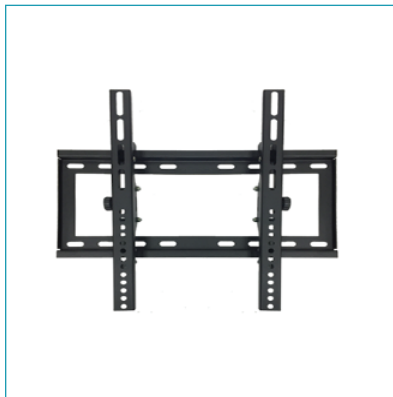

### Trak BL36

Tilting Black, Slim Wall Plate

Wall mount for LED display, steel, VESA Max 400 x 400mm - screen size: 22"-42". Max Load 40kg. Tilting Range  $\pm 15^\circ$  Powder coated Black

### Trak BL42

Tilting Black, Slim Wall Plate

Wall mount for LED display, steel, VESA Max 600 x 400mm - screen size: 32"-55". Max Load 60kg. Tilting Range  $\pm 15^\circ$  Powder coated Black

### Trak BM2655TL

Tilting Black

Wall mount for LED display, steel, VESA Max 400 x 400mm - screen size: 26"-55". Max Load 50kg. Tilting Range  $\pm 20^\circ$  Powder coated Black

### Trak BM3655TL

Tilting Black

Wall mount for LED display, steel, VESA Max 600 x 400mm - screen size: 32"-65". Max Load 50kg. Tilting Range  $\pm 20^\circ$  Powder coated Black