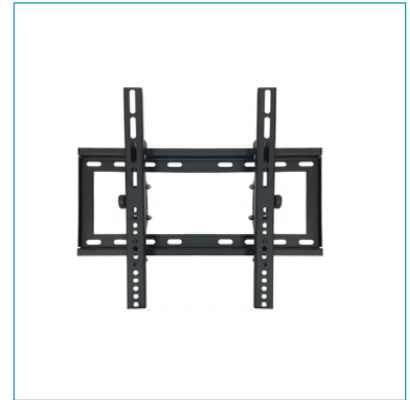

## Trak LCD7090

Fixed Black Portrait

Wall mount for LED display, steel, VESA Max 400 x 600mm - screen size: 60"-105". Max Load 105kg. Powder coated Black

### Trak BL36

Tilting Black, Slim Wall Plate

Wall mount for LED display, steel, VESA Max 400 x 400mm - screen size: 22"-42". Max Load 40kg. Tilting Range  $\pm 15^\circ$  Powder coated Black

### Trak BL42

Tilting Black, Slim Wall Plate

Wall mount for LED display, steel, VESA Max 600 x 400mm - screen size: 32"-55". Max Load 60kg. Tilting Range  $\pm 15^\circ$  Powder coated Black

### Trak BM2655TL

Tilting Black

Wall mount for LED display, steel, VESA Max 400 x 400mm - screen size: 26"-55". Max Load 50kg. Tilting Range  $\pm 20^\circ$  Powder coated Black