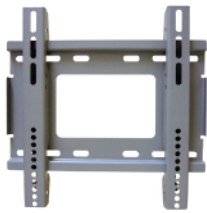

Trak Wall Mount TV Bracket

Trak T2040T

Fixed Wall 300

Wall mount for LED display, steel,
VESA Max 300 x 300mm - screen
size: 26"-42". Max Load 40kg.
Powder coated Black