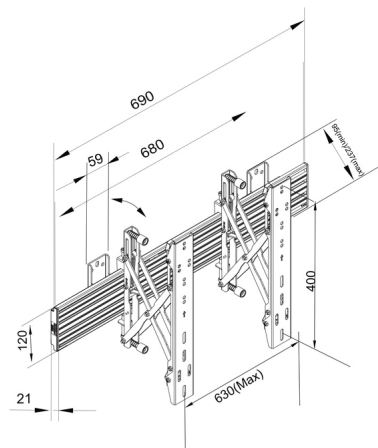

## Specification

Model :	BW-P13-48
For screen size:	40"-65"
Type:	Single Side
Universal & VESA standard:	100x100 to 600x400 max
Optional VESA	800x600
Material:	Steel, Aluminium
Color:	Black
Surface Finish:	Powder coating/Anodic Oxidation
Weight:	9 kg
Measurements:	48x49x9 cm
Max Load:	30 kg per screen
Height adjustment:	0-5mm
Depth adjustment:	0-15mm
Tilt adjustment:	±3°
Cable Management:	Yes

## Push In Pop Out Black

Model : P13-68

Wallmount Pro Push In Pop Out Black - Wall mount for LCD display, steel, 1 screen, single side, adjustable, VESA Max 600x400 - screen size: 40"-65" - powder coated black

## Specification

Model :	BW-P13-68
For screen size:	40"-65"
Type:	Single Side
Universal & VESA standard:	100x100 to 600x400 max
Optional VESA	800x600
Material:	Steel, Aluminium
Color:	Black
Surface Finish:	Powder coating/Anodic Oxidation
Weight:	9 kg
Measurements:	68x49x9 cm
Max Load:	30 kg per screen
Height adjustment:	0-5mm
Depth adjustment:	0-15mm
Tilt adjustment:	±3°
Cable Management:	Yes