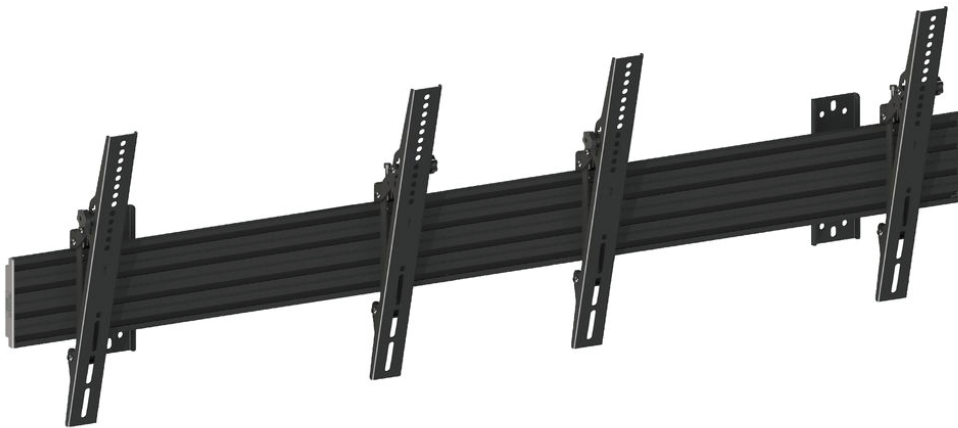

## Tilted Black

Model : P12

Wallmount Pro Tilt Black - Wall mount for LCD display, steel, 1 screen, single side, tilt, VESA Max 600x400 - screen size: 40"-65" - powder coated black

## Fixed Black

Model : P11-2

Wallmount Pro Fixed Black - Wall mount for LCD display, steel, 2 screen, single side, fixed, VESA Max 600x400 - screen size: 40"-65" - black

## Specification

Model :	BW-P11-2
For screen size	40" - 65"
Type	Single side
Universal & Vesa standard	100x100 to 600x400 max Optional VESA 800x600
Material	Steel, Aluminium
Colour	Black
Finishing	Powder coated/ Anonic Oxidation
Weight	11.5 kg
Measurements	68x43x7.5 cm
Max Load	30 kg per screen
Cable Management	Yes

## Tilted Black

Model : P12-2

Wallmount Pro Tilt Black - Wall mount for LCD display, steel, 2 screen, single side, tilt, VESA Max 600x400 - screen size: 40"-65" - black