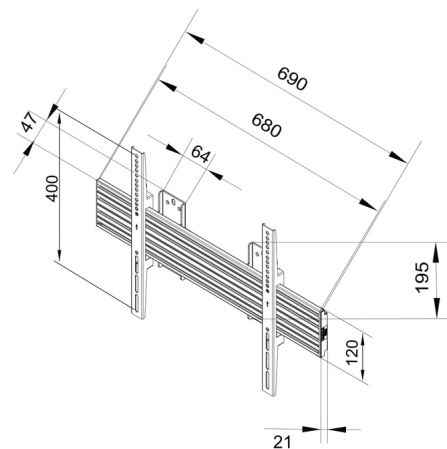

## Fixed Black

Model : P11

Wallmount Pro Fixed Black - Wall mount for LCD display, steel, 1 screen, single size, fixed, VESA Max 600x400 - screen size 40" - 65", powder coated black

## Specification

Model :	BW-P11
For screen size	40" - 65"
Type	Single side
Universal & Vesa standard	100x100 to 600x400 max Optional VESA 800x600
Material	Steel, Aluminium
Colour	Black
Finishing	Powder coated/ Anonic Oxidation
Weight	6.2kg
Measurements	68x43x7.5 cm
Max Load	30 kg per screen
Cable Management	Yes

## Specification

Model :	BW-P12
For screen size	40" - 65"
Type	Single side
Universal & Vesa standard	100x100 to 600x400 max Optional VESA 800x600
Material	Steel, Aluminium
Colour	Black
Finishing	Powder coated/ Anonic Oxidation
Weight:	8.5 kg
Measurements	68x43x8 cm
Max Load	30 kg per screen
Tilt	0~15°
Swivel	360°
Rotate	±4°
Cable Management	Yes

## Specification

Model :	BW-P13-48
For screen size:	40"-65"
Type:	Single Side
Universal & VESA standard:	100x100 to 600x400 max
Optional VESA	800x600
Material:	Steel, Aluminium
Color:	Black
Surface Finish:	Powder coating/Anodic Oxidation
Weight:	9 kg
Measurements:	48x49x9 cm
Max Load:	30 kg per screen
Height adjustment:	0-5mm
Depth adjustment:	0-15mm
Tilt adjustment:	±3°
Cable Management:	Yes