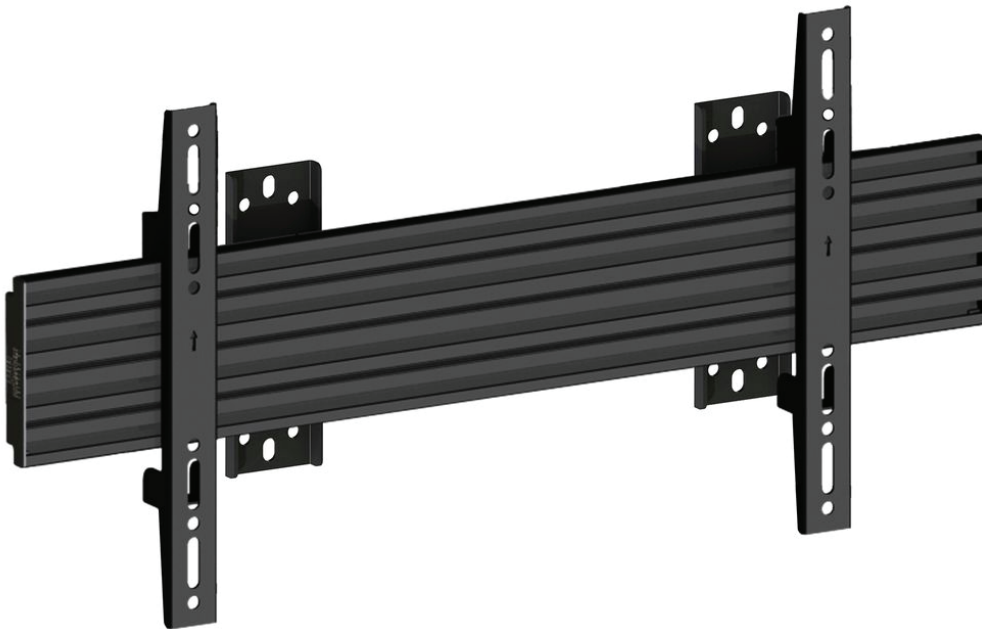

Pro series - Wallmount

Fixed Black

Model : P11-Stretch