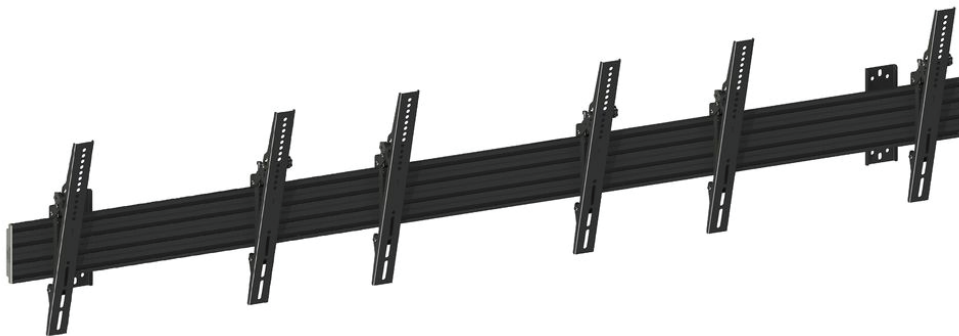

Pro series - Wallmount

Tilted Black

Model : P12-3