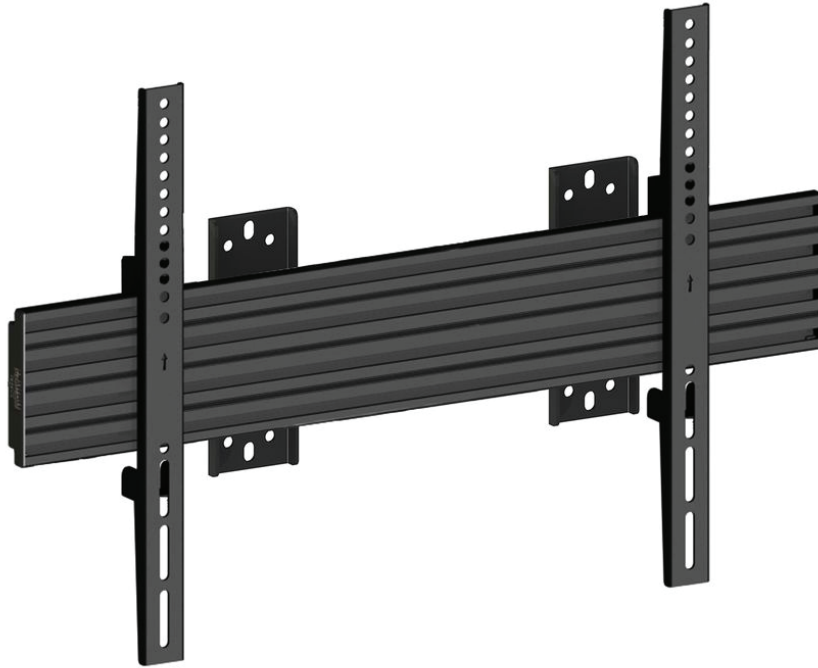

## Fixed Black

Model : P11

Wallmount Pro Fixed Black - Wall mount for LCD display, steel, 1 screen, single size, fixed, VESA Max 600x400 - screen size 40" - 65", powder coated black

## Specification

Model :	BW-P11
For screen size	40" - 65"
Type	Single side
Universal & Vesa standard	100x100 to 600x400 max Optional VESA 800x600
Material	Steel, Aluminium
Colour	Black
Finishing	Powder coated/ Anonic Oxidation
Weight	6.2kg
Measurements	68x43x7.5 cm
Max Load	30 kg per screen
Cable Management	Yes

## Tilted Black

Model : P12

Wallmount Pro Tilt Black - Wall mount for LCD display, steel, 1 screen, single side, tilt, VESA Max 600x400 - screen size: 40"-65" - powder coated black

## Push In Pop Out Black

Model : P13-48

Wallmount Pro Push In Pop Out 48cm Black - Wall mount for LCD display, steel, 1 screen, single side, adjustable, VESA Max 600x400 - screen size: 40"-65" - powder coated black