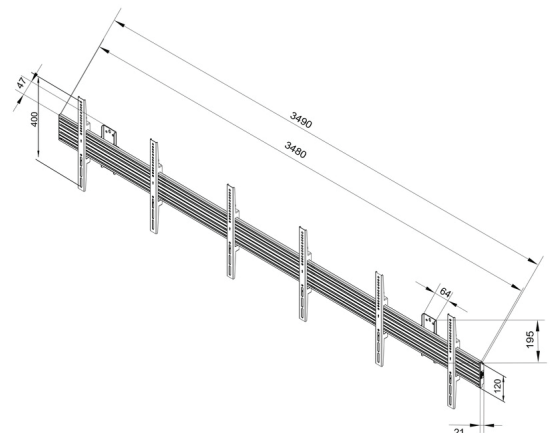

## Specification

Model :	BW-P11-3
For screen size	40" - 65"
Type	Single side
Universal & Vesa standard	100x100 to 600x400 max Optional VESA 800x600
Material	Steel, Aluminium
Colour	Black
Finishing	Powder coated/ Anonic Oxidation
Weight	11.5 kg
Measurements	68x43x7.5 cm
Max Load	30 kg per screen
Cable Management	Yes