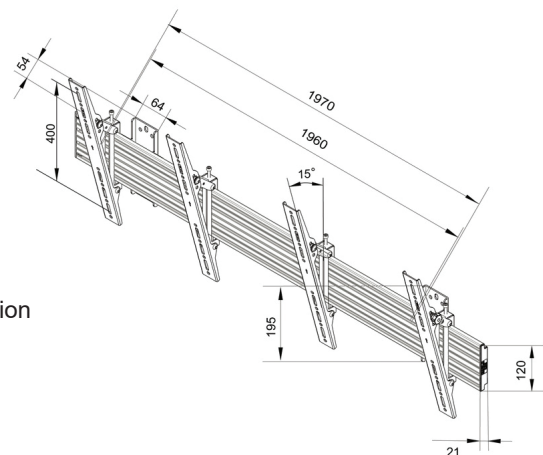

## Tilted Black

Model : P12-2

Wallmount Pro Tilt Black - Wall mount for LCD display, steel, 2 screen, single side, tilt, VESA Max 600x400 - screen size: 40"-65" - black

## Specification

Model :	BW-P12-2
For screen size	40" - 65"
Type	Single side
Universal & Vesa standard	100x100 to 600x400 max Optional VESA 800x600
Material	Steel, Aluminium
Colour	Black
Finishing	Powder coated/ Anonic Oxidation
Weight:	14.5 kg
Measurements	68x43x8 cm
Max Load	30 kg per screen
Tilt	0~15°
Swivel	360°
Rotate	±4°
Cable Management	Yes