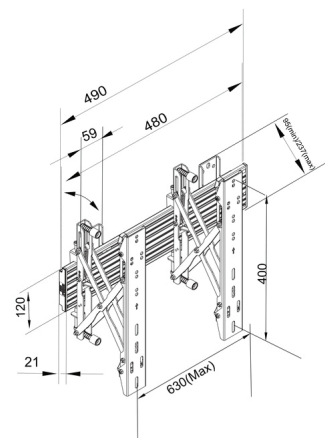

## Specification

Model :	BW-P11
For screen size	40" - 65"
Type	Single side
Universal & Vesa standard	100x100 to 600x400 max Optional VESA 800x600
Material	Steel, Aluminium
Colour	Black
Finishing	Powder coated/ Anonic Oxidation
Weight	6.2kg
Measurements	68x43x7.5 cm
Max Load	30 kg per screen
Cable Management	Yes

## Specification

Model :	BW-P12
For screen size	40" - 65"
Type	Single side
Universal & Vesa standard	100x100 to 600x400 max Optional VESA 800x600
Material	Steel, Aluminium
Colour	Black
Finishing	Powder coated/ Anonic Oxidation
Weight:	8.5 kg
Measurements	68x43x8 cm
Max Load	30 kg per screen
Tilt	0~15°
Swivel	360°
Rotate	±4°
Cable Management	Yes

## Push In Pop Out Black

Model : P13-48

Wallmount Pro Push In Pop Out 48cm Black - Wall mount for LCD display, steel, 1 screen, single side, adjustable, VESA Max 600x400 - screen size: 40"-65" - powder coated black

## Specification

Model :	BW-P13-48
For screen size:	40"-65"
Type:	Single Side
Universal & VESA standard:	100x100 to 600x400 max
Optional VESA	800x600
Material:	Steel, Aluminium
Color:	Black
Surface Finish:	Powder coating/Anodic Oxidation
Weight:	9 kg
Measurements:	48x49x9 cm
Max Load:	30 kg per screen
Height adjustment:	0-5mm
Depth adjustment:	0-15mm
Tilt adjustment:	±3°
Cable Management:	Yes