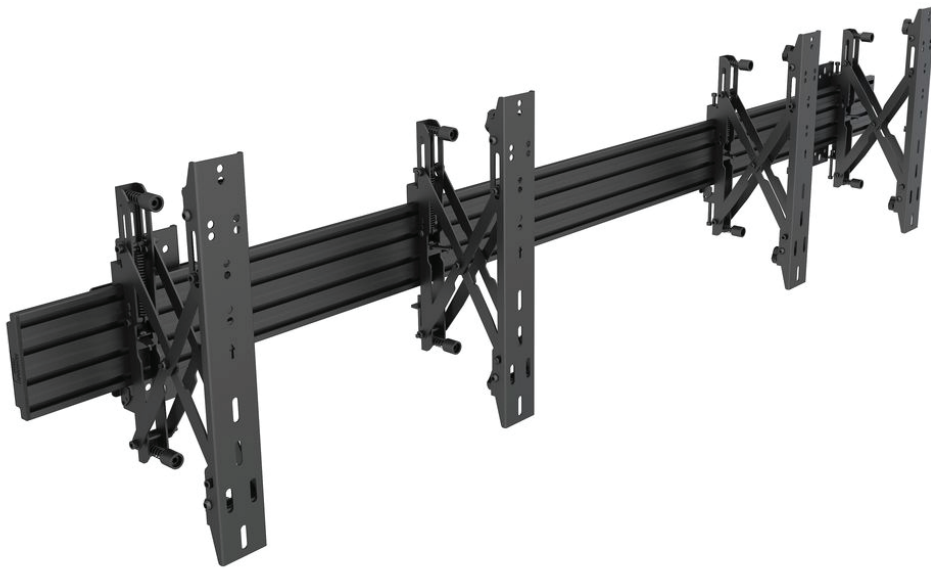

Pro series - Wallmount

Push In Pop Out Black

Model : P13-2-68