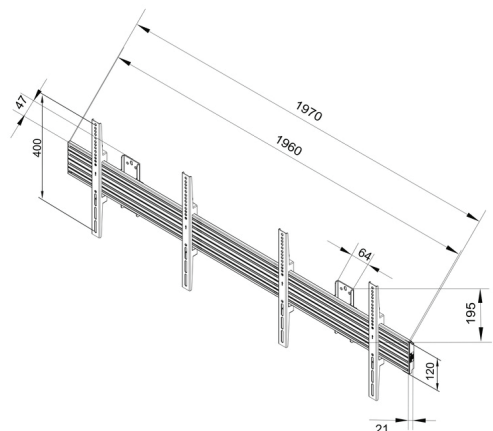

Specification

Model :	BW-P11-2
For screen size	40" - 65"
Type	Single side
Universal & Vesa standard	100x100 to 600x400 max Optional VESA 800x600
Material	Steel, Aluminium
Colour	Black
Finishing	Powder coated/ Anonic Oxidation
Weight	11.5 kg
Measurements	68x43x7.5 cm
Max Load	30 kg per screen
Cable Management	Yes