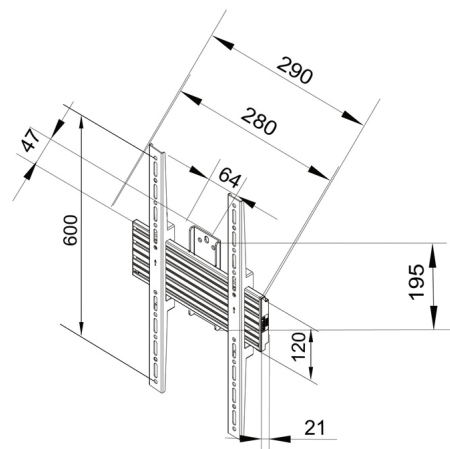

## Specification

Model :	BW-P12-2
For screen size	40" - 65"
Type	Single side
Universal & Vesa standard	100x100 to 600x400 max Optional VESA 800x600
Material	Steel, Aluminium
Colour	Black
Finishing	Powder coated/ Anonic Oxidation
Weight:	14.5 kg
Measurements	68x43x8 cm
Max Load	30 kg per screen
Tilt	0~15°
Swivel	360°
Rotate	±4°
Cable Management	Yes

## Fixed Black

Model : P11-Portrait

Wallmount Pro Fixed Black - Wall mount for LCD display, steel, 1 screen, single side, fixed, VESA Max 200x600 - screen size: 40"-100" Stretched - black

## Specification

Model :	BW-P11
For screen size	40" - 100"
Type	Single side
Universal & Vesa standard	100x100 to 200x600 max
Material	Steel, Aluminium
Colour	Black
Finishing	Powder coated/ Anonic Oxidatic
Weight	6.2kg
Measurements	68x63x7.5 cm
Max Load	30 kg per screen
Cable Management	Yes

## Specification

Model :	BW-P13-2-68v
For screen size:	40"-65"
Type:	Single Side
Universal & VESA standard:	100x100 to 600x400 max
Optional VESA	800x600
Material:	Steel, Aluminium
Color:	Black
Surface Finish:	Powder coating/Anodic Oxidation
Weight:	17 kg
Measurements:	48x49x9 cm
Max Load:	30 kg per screen
Height adjustment:	0-5mm
Depth adjustment:	0-15mm
Tilt adjustment:	±3°
Cable Management:	Yes