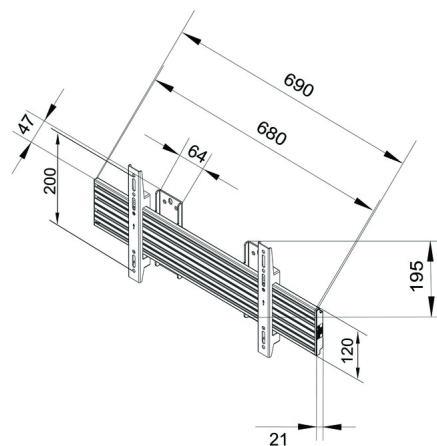

## Specification

Model :	BW-P12-3
For screen size	40" - 65"
Type	Single side
Universal & Vesa standard	100x100 to 600x400 max Optional VESA 800x600
Material	Steel, Aluminium
Colour	Black
Finishing	Powder coated/ Anonic Oxidation
Weight:	21.5 kg
Measurements	68x43x8 cm
Max Load	30 kg per screen
Tilt	0~15°
Swivel	360°
Rotate	±4°
Cable Management	Yes

## Fixed Black

Model : P11-Stretch

Wallmount Pro Fixed Black - Wall mount for LCD display, steel, 1 screen, single side, fixed, VESA Max 600x200 - screen size: 40"-100" Stretched - black

## Specification

Model :	BW-P11
For screen size	40" - 100"
Type	Single side
Universal & Vesa standard	100x100 to 200x600 max
Material	Steel, Aluminium
Colour	Black
Finishing	Powder coated/ Anonic Oxidation
Weight	6.2kg
Measurements	68x23x7.5 cm
Max Load	30 kg per screen
Cable Management	Yes

## Specification

Model :	BW-P13-3-68v
For screen size:	40"-65"
Type:	Single Side
Universal & VESA standard:	100x100 to 600x400 max
Optional VESA	800x600
Material:	Steel, Aluminium
Color:	Black
Surface Finish:	Powder coating/Anodic Oxidation
Weight:	26 kg
Measurements:	48x49x9 cm
Max Load:	30 kg per screen
Height adjustment:	0-5mm
Depth adjustment:	0-15mm
Tilt adjustment:	±3°
Cable Management:	Yes