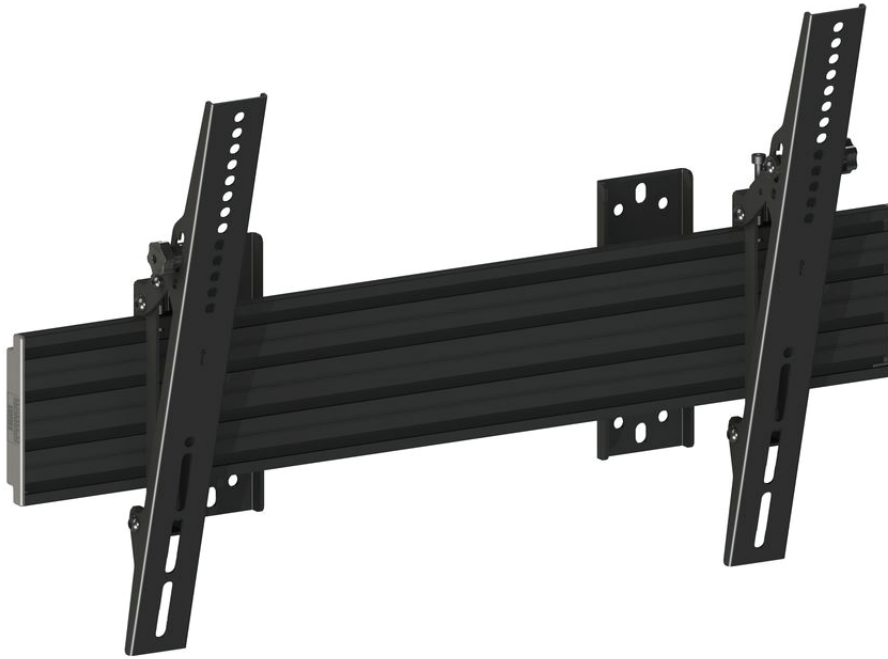

## Fixed Black

Model : P11

Wallmount Pro Fixed Black - Wall mount for LCD display, steel, 1 screen, single size, fixed, VESA Max 600x400 - screen size 40" - 65", powder coated black

## Specification

Model :	BW-P11
For screen size	40" - 65"
Type	Single side
Universal & Vesa standard	100x100 to 600x400 max Optional VESA 800x600
Material	Steel, Aluminium
Colour	Black
Finishing	Powder coated/ Anonic Oxidation
Weight	6.2kg
Measurements	68x43x7.5 cm
Max Load	30 kg per screen
Cable Management	Yes

## Tilted Black

Model : P12

Wallmount Pro Tilt Black - Wall mount for LCD display, steel, 1 screen, single side, tilt, VESA Max 600x400 - screen size: 40"-65" - powder coated black

## Push In Pop Out Black

Model : P13-48

Wallmount Pro Push In Pop Out 48cm Black - Wall mount for LCD display, steel, 1 screen, single side, adjustable, VESA Max 600x400 - screen size: 40"-65" - powder coated black