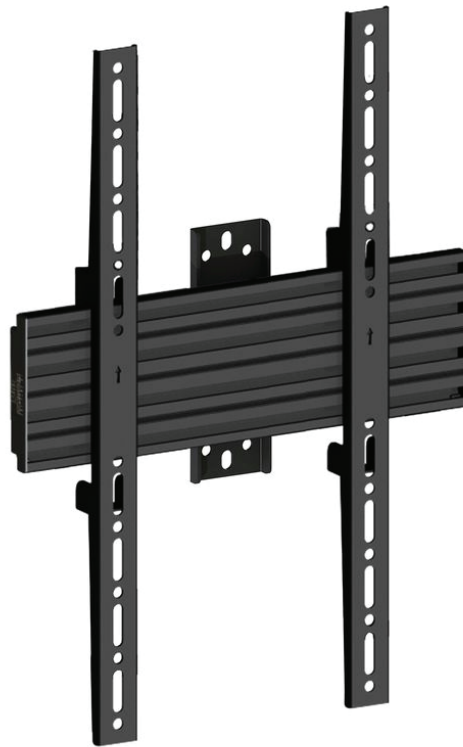

## Tilted Black

Model : P12-2

Wallmount Pro Tilt Black - Wall mount for LCD display, steel, 2 screen, single side, tilt, VESA Max 600x400 - screen size: 40"-65" - black

## Specification

Model :	BW-P12-2
For screen size	40" - 65"
Type	Single side
Universal & Vesa standard	100x100 to 600x400 max Optional VESA 800x600
Material	Steel, Aluminium
Colour	Black
Finishing	Powder coated/ Anonic Oxidation
Weight:	14.5 kg
Measurements	68x43x8 cm
Max Load	30 kg per screen
Tilt	0~15°
Swivel	360°
Rotate	±4°
Cable Management	Yes

## Fixed Black

Model : P11-Portrait

Wallmount Pro Fixed Black - Wall mount for LCD display, steel, 1 screen, single side, fixed, VESA Max 200x600 - screen size: 40"-100" Stretched - black