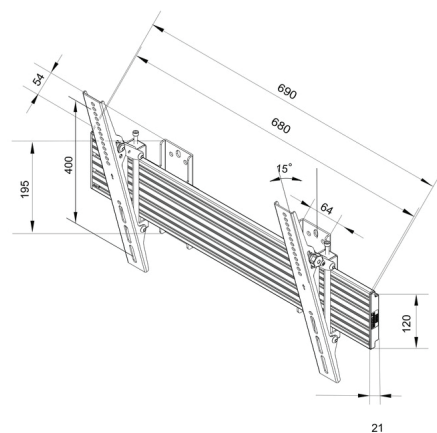

## Specification

Model :	BW-P11
For screen size	40" - 65"
Type	Single side
Universal & Vesa standard	100x100 to 600x400 max Optional VESA 800x600
Material	Steel, Aluminium
Colour	Black
Finishing	Powder coated/ Anonic Oxidation
Weight	6.2kg
Measurements	68x43x7.5 cm
Max Load	30 kg per screen
Cable Management	Yes

## Tilted Black

Model : P12

Wallmount Pro Tilt Black - Wall mount for LCD display, steel, 1 screen, single side, tilt, VESA Max 600x400 - screen size: 40"-65" - powder coated black

## Specification

Model :	BW-P12
For screen size	40" - 65"
Type	Single side
Universal & Vesa standard	100x100 to 600x400 max Optional VESA 800x600
Material	Steel, Aluminium
Colour	Black
Finishing	Powder coated/ Anonic Oxidation
Weight:	8.5 kg
Measurements	68x43x8 cm
Max Load	30 kg per screen
Tilt	0~15°
Swivel	360°
Rotate	±4°
Cable Management	Yes

## Specification

Model :	BW-P13-48
For screen size:	40"-65"
Type:	Single Side
Universal & VESA standard:	100x100 to 600x400 max
Optional VESA	800x600
Material:	Steel, Aluminium
Color:	Black
Surface Finish:	Powder coating/Anodic Oxidation
Weight:	9 kg
Measurements:	48x49x9 cm
Max Load:	30 kg per screen
Height adjustment:	0-5mm
Depth adjustment:	0-15mm
Tilt adjustment:	±3°
Cable Management:	Yes