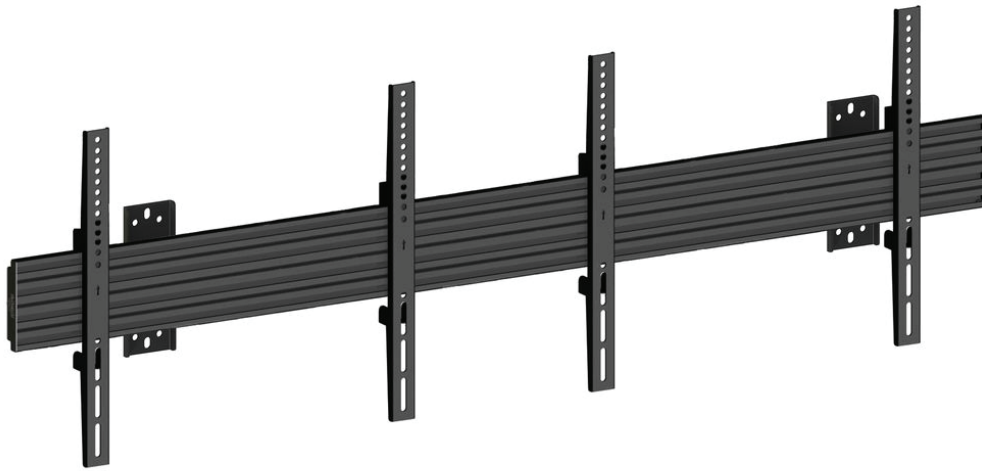

Pro series - Wallmount

Fixed Black

Model : P11-2