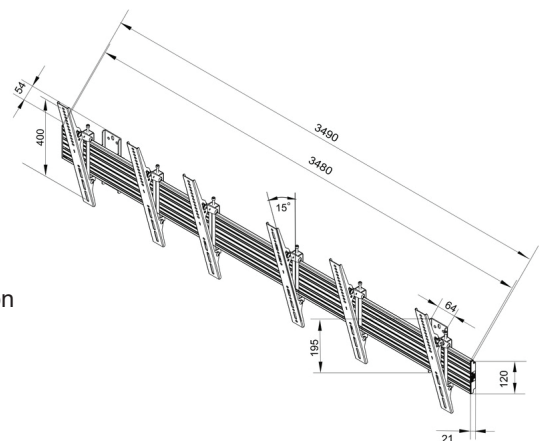

## Tilted Black

Model : P12-3

Wallmount Pro Tilt Black - Wall mount for LCD display, steel, 3 screen, single side, tilt, VESA Max 600x400 - screen size: 40"-65" - black

## Specification

Model :	BW-P12-3
For screen size	40" - 65"
Type	Single side
Universal & Vesa standard	100x100 to 600x400 max Optional VESA 800x600
Material	Steel, Aluminium
Colour	Black
Finishing	Powder coated/ Anonic Oxidation
Weight:	21.5 kg
Measurements	68x43x8 cm
Max Load	30 kg per screen
Tilt	0~15°
Swivel	360°
Rotate	±4°
Cable Management	Yes