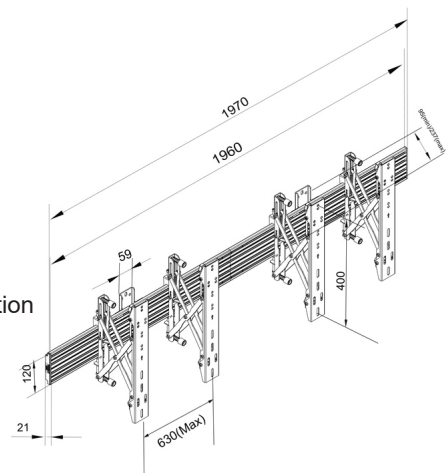

## Push In Pop Out Black

Model : P13-2-68

Wallmount Pro Push In Pop Out Black - Wall mount for LCD display, steel, 2 screen, single side, adjustable, VESA Max 600x400 - screen size: 40"-65" - black

## Specification

Model :	BW-P13-2-68v
For screen size:	40"-65"
Type:	Single Side
Universal & VESA standard:	100x100 to 600x400 max
Optional VESA	800x600
Material:	Steel, Aluminium
Color:	Black
Surface Finish:	Powder coating/Anodic Oxidation
Weight:	17 kg
Measurements:	48x49x9 cm
Max Load:	30 kg per screen
Height adjustment:	0-5mm
Depth adjustment:	0-15mm
Tilt adjustment:	±3°
Cable Management:	Yes