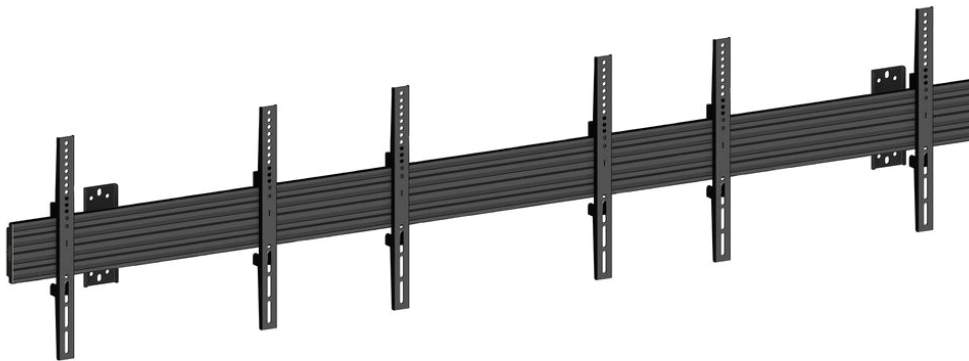

Pro series - Wallmount

Fixed Black

Model : P11-3