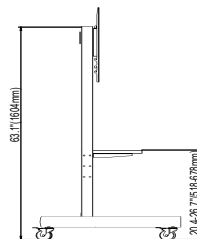

Specification

Model :	Trak T3P
For screen size	40" - 65"
Vesa standard	200x200/ 600x400mm
Maximun display height	1600mm
Tilting angle	±15°
Adjustable height	1165-1665MM
Material	Rolled Cold Steel
Colour	Black
Finishing	Powder coated
Max Load	45 kg per screen
Camera Shelf	Metal
Shelf	Metal
Shelf Capacity	2.2kg
Cable Management	Yes

Specification

Model :	Trak T81
For screen size	40" - 90"
Vesa standard	800x400mm
Maximun display height	1600mm
Tilting angle	±15°
Adjustable height	1165-1665mm
Full swivel lockable castors	3" x 4 pcs
Material	Rolled Cold Steel
Colour	Black
Finishing	Powder coated
Max Load	90 kg per screen
Camera Shelf	Metal
Shelf	Metal
Media Shelf Load`	4.5kg
Cable Management	Yes

Specification

Model :	Trak T82
For screen size	40" - 65"
Vesa standard	200x200-800x400mm
Maximun display height	1600mm
Adjustable height	1165-1665mm
Material	Rolled Cold Steel
Colour	Black
Finishing	Powder coated
Max Load	90.7kg per screen
Camera Shelf	Metal
Shelf	Metal
Shelf Capacity	2.2kg
Cable Management	Yes

Specification

Model :	Trak T13
For screen size	32" -70"
Vesa standard	600x400mm
Maximun display height	1600mm
Tilting angle	±15°
Adjustable height	884 0 1600 mm
Full swivel lockable castors	3" x 4 pcs
Material	Aluminum
Colour	Black
Finishing	Powder coated
Max Load	45 kg per screen
Overhead Camera Shelf	Metal
Shelf	Plastic
Media Shelf Load`	5kg
Cable Management	Yes