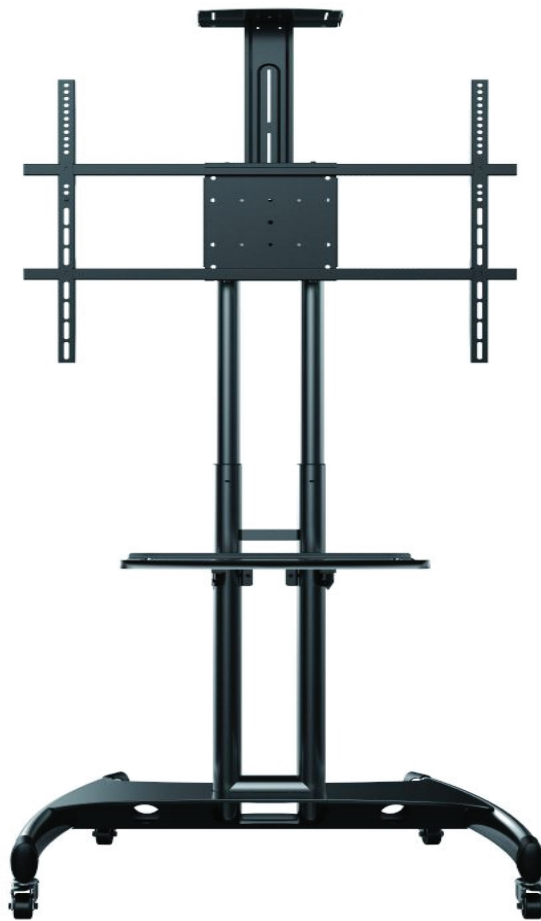

Trak Mobile TV Stand

Trak mobile tv stand, affordable, height-adjustable for maximum productivity and comfort. Wide and durable base construction, steel, the T2 provides you with the maximum stability and extended use. VESA Max 600x400 - screen size 40"- 65", powder coated black

Trak Mobile TV Stand

Trak mobile tv stand, affordable, height-adjustable for maximum productivity and comfort. Wide and durable base construction, steel, the T2 provides you with the maximum stability and extended use. VESA Max 600x400 - screen size 40" - 65", powder coated black

Trak Mobile TV Stand

Rotatable, Landscape or Portrait

Trak mobile tv stand, rotatable screen, height-adjustable for maximum productivity and comfort. Wide and durable base construction, steel, the T3P provides you with the maximum stability and extended use. VESA Max 600x400 - screen size 40" - 65", powder coated black

Trak Mobile TV Stand

Trak mobile tv stand, affordable, height-adjustable for maximum productivity and comfort. Wide and durable base construction, steel, the T81 provides you with the maximum stability and extended use. VESA Max 680x400 - screen size 40" - 90", powder coated black