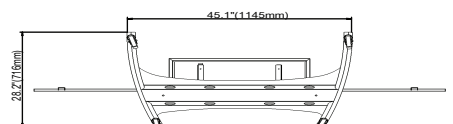

Specification

Model :	Trak T81
For screen size	40" - 90"
Vesa standard	800x400mm
Maximun display height	1600mm
Tilting angle	±15°
Adjustable height	1165-1665mm
Full swivel lockable castors	3" x 4 pcs
Material	Rolled Cold Steel
Colour	Black
Finishing	Powder coated
Max Load	90 kg per screen
Camera Shelf	Metal
Shelf	Metal
Media Shelf Load`	4.5kg
Cable Management	Yes

Trak Mobile TV Stand

Dual Horizontal Trolley

Trak mobile tv stand, affordable, height-adjustable for maximum productivity and comfort. Wide and durable base construction, steel, the T82 provides you with the maximum stability and extended use. VESA Max 600x400 - screen size 40" - 65", powder coated black

Specification

Model :	Trak T82
For screen size	40" - 65"
Vesa standard	200x200-800x400mm
Maximun display height	1600mm
Adjustable height	1165-1665mm
Material	Rolled Cold Steel
Colour	Black
Finishing	Powder coated
Max Load	90.7kg per screen
Camera Shelf	Metal
Shelf	Metal
Shelf Capacity	2.2kg
Cable Management	Yes