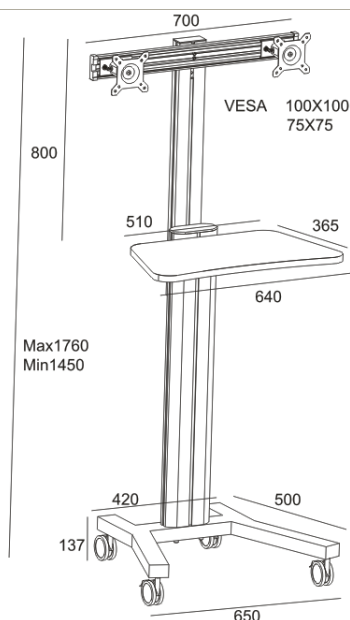

Specification

Model	MT009
Adjustable Cart Height :	720 to 980 mm
Platform Size :	600 x 385mm
Shelf plastic	1
Durable plastic base	630 x 625 mm
75mm lockable castors	3 pieces
Platform compatibility :	up to 17" laptops
Easy to assemble	
Knock-down packaging	

Specification

Model	MT-T70
Total Dimensions	27.55" x 21.65" x 57.08"
VESA	75x75 & 100x100
Base size -	
Back	12.59"(between wheels)
Front	22.04"(between wheels)
Side	19.68"(between wheels)
Keyboard shelf	25.39" x 14.37" x 0.66"
Printer shelf	16.53" x 11.02"
PC shelf	14.17" x 7.87"
Main pole size	50.39" x 5.9" x 2.75"
Cross bar size	27.55" x 2.75" x 0.59"
Max Load Capacity:	
*Monitor mount:	10kg
* Storage Box	20kg
* Printer Shelf	20kg
* CPU Holder	20kg
* Keyboard Tray	20kg
Weight	29.36kg

L Alu.Profile

Trak PC Mobile Workstation

Computer Desk Workstation Silver

Trak PC Mobile Workstation for LCD display, aluminium and steel, 2 screen, single side, tilt, rotates, VESA Max 100x100 - screen size: 17"-27" - powder coated silver

Specification

Model	MT-T70-2
Total Dimensions	27.55" x 21.65" x 57.08"
VESA	75x75 & 100x100
Base size -	
Back	12.59"(between wheels)
Front	22.04"(between wheels)
Side	19.68"(between wheels)
Keyboard shelf	25.39" x 14.37" x 0.66"
Printer shelf	16.53" x 11.02"
PC shelf	14.17" x 7.87"
Main pole size	50.39" x 5.9" x 2.75"
Cross bar size	27.55" x 2.75" x 0.59"
Max Load Capacity:	
* Monitor mount:	10kg
* Storage Box	20kg
* Printer Shelf	20kg
* CPU Holder	20kg
* Keyboard Tray	20kg
Weight	29.36kg