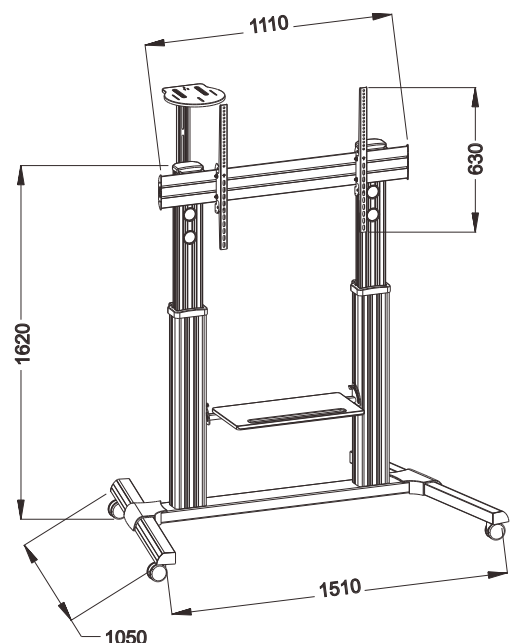

Specification

Model :	Trak T13
For screen size	32" -70"
Vesa standard	600x400mm
Maximun display height	1600mm
Tilting angle	±15°
Adjustable height	884 0 1600 mm
Full swivel lockable castors	3" x 4 pcs
Material	Aluminum
Colour	Black
Finishing	Powder coated
Max Load	45 kg per screen
Overhead Camera Shelf	Metal
Shelf	Plastic
Media Shelf Load`	5kg
Cable Management	Yes

Specification

Model :	Trak T100
For screen size	55" - 100"
Vesa standard	200x200 - 1000x600mm
Tilt Adjustable	0°-15°
Material	Steel, Aluminum
Colour	Aluminum Silver
Finishing	Powder coated
Max Load	100kg per screen
Camera Shelf	Metal
Shelf	Metal
Shelf Capacity	2.2kg
Cable Management	Yes