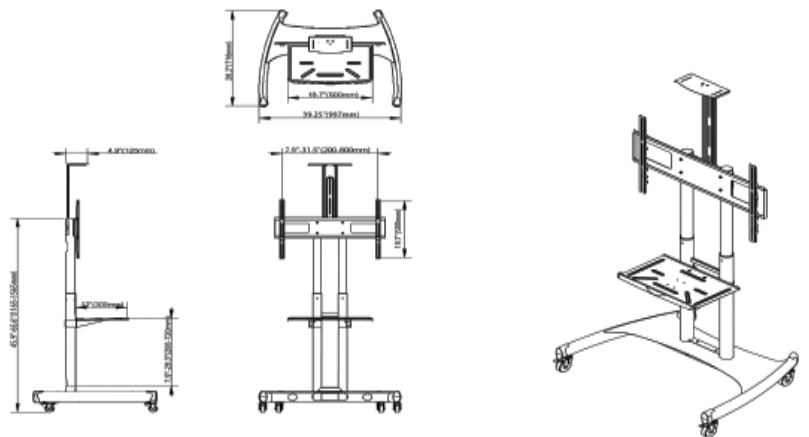

Specification

Model :	Trak T2D
For screen size	40" - 65"
Vesa standard	600x400 mm max
Maximun display height	1600mm
Tilting angle	±15°
Adjustable height	1200-1500mm
Material	Rolled Cold Steel
Colour	Black
Finishing	Powder coated
Max Load	45 kg per screen
Camera Shelf	Metal
Shelf	MDF/ 2 shelf
Shelf Capacity	2.2kg each
Cable Management	Yes

Specification

Model :	Trak T3P
For screen size	40" - 65"
Vesa standard	200x200/ 600x400mm
Maximun display height	1600mm
Tilting angle	±15°
Adjustable height	1165-1665MM
Material	Rolled Cold Steel
Colour	Black
Finishing	Powder coated
Max Load	45 kg per screen
Camera Shelf	Metal
Shelf	Metal
Shelf Capacity	2.2kg
Cable Management	Yes

Trak Mobile TV Stand

Trak mobile tv stand, affordable, height-adjustable for maximum productivity and comfort. Wide and durable base construction, steel, the T81 provides you with the maximum stability and extended use. VESA Max 680x400 - screen size 40" - 90", powder coated black

Specification

Model :	Trak T81
For screen size	40" - 90"
Vesa standard	800x400mm
Maximun display height	1600mm
Tilting angle	±15°
Adjustable height	1165-1665mm
Full swivel lockable castors	3" x 4 pcs
Material	Rolled Cold Steel
Colour	Black
Finishing	Powder coated
Max Load	90 kg per screen
Camera Shelf	Metal
Shelf	Metal
Media Shelf Load`	4.5kg
Cable Management	Yes