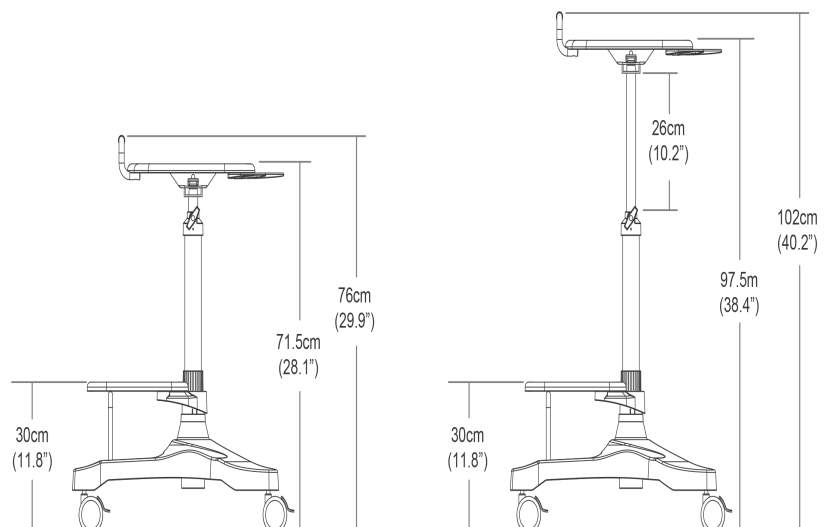

Specification

Model	MT009
Adjustable Cart Height :	720 to 980 mm
Platform Size :	600 x 385mm
Durable plastic base	630 x 625 mm
75mm lockable castors	3 pieces
Platform compatibility :	up to 17" laptops
Easy to assemble	
Knock-down packaging	

Trak Mobile Notebook Cart

Sitting / Standing Mobile Notebook Desk

Effortlessly moves the Notebook cart to the point of need, securely holding a laptop for comfortable data entry. It's easy to adjust the platform and screen to exactly the right height for whatever task is at hand

Specification

Model	MT009
Adjustable Cart Height :	720 to 980 mm
Platform Size :	600 x 385mm
Shelf plastic	1
Durable plastic base	630 x 625 mm
75mm lockable castors	3 pieces
Platform compatibility :	up to 17" laptops
Easy to assemble	
Knock-down packaging	