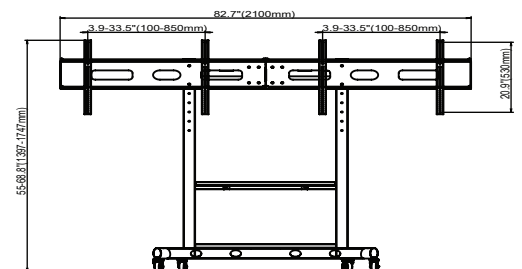

Trak Mobile TV Stand

Dual Horizontal Trolley

Trak mobile tv stand, affordable, height-adjustable for maximum productivity and comfort. Wide and durable base construction, steel, the T82 provides you with the maximum stability and extended use. VESA Max 600x400 - screen size 40" - 65", powder coated black

Specification

Model :	Trak T82
For screen size	40" - 65"
Vesa standard	200x200-800x400mm
Maximun display height	1600mm
Adjustable height	1165-1665mm
Material	Rolled Cold Steel
Colour	Black
Finishing	Powder coated
Max Load	90.7kg per screen
Camera Shelf	Metal
Shelf	Metal
Shelf Capacity	2.2kg
Cable Management	Yes