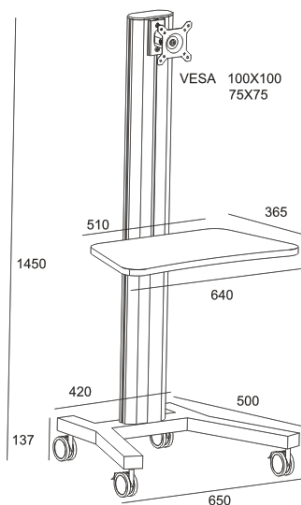

Specification

Model	MT009
Adjustable Cart Height :	720 to 980 mm
Platform Size :	600 x 385mm
Durable plastic base	630 x 625 mm
75mm lockable castors	3 pieces
Platform compatibility :	up to 17" laptops
Easy to assemble	
Knock-down packaging	

Specification

Model	MT009
Adjustable Cart Height :	720 to 980 mm
Platform Size :	600 x 385mm
Shelf plastic	1
Durable plastic base	630 x 625 mm
75mm lockable castors	3 pieces
Platform compatibility :	up to 17" laptops
Easy to assemble	
Knock-down packaging	

Trak PC Mobile Workstation

Computer Desk Workstation Silver

Trak PC Mobile Workstation for LCD display, aluminium and steel, 1 screen, single side, tilt, rotates, VESA Max 100x100 - screen size: 17"-27" - powder coated silver

Specification

Model	MT-T70
Total Dimensions	27.55" x 21.65" x 57.08"
VESA	75x75 & 100x100
Base size -	
Back	12.59"(between wheels)
Front	22.04"(between wheels)
Side	19.68"(between wheels)
Keyboard shelf	25.39" x 14.37" x 0.66"
Printer shelf	16.53" x 11.02"
PC shelf	14.17" x 7.87"
Main pole size	50.39" x 5.9" x 2.75"
Cross bar size	27.55" x 2.75" x 0.59"
Max Load Capacity:	
*Monitor mount:	10kg
* Storage Box	20kg
* Printer Shelf	20kg
* CPU Holder	20kg
* Keyboard Tray	20kg
Weight	29.36kg