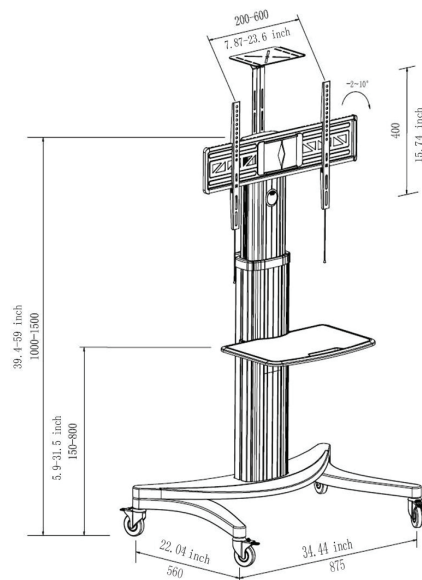

Specification

Model :	Trak T82
For screen size	40" - 65"
Vesa standard	200x200-800x400mm
Maximun display height	1600mm
Adjustable height	1165-1665mm
Material	Rolled Cold Steel
Colour	Black
Finishing	Powder coated
Max Load	90.7kg per screen
Camera Shelf	Metal
Shelf	Metal
Shelf Capacity	2.2kg
Cable Management	Yes

Specification

Model :	Trak T13
For screen size	32" -70"
Vesa standard	600x400mm
Maximun display height	1600mm
Tilting angle	±15°
Adjustable height	884 0 1600 mm
Full swivel lockable castors	3" x 4 pcs
Material	Aluminum
Colour	Black
Finishing	Powder coated
Max Load	45 kg per screen
Overhead Camera Shelf	Metal
Shelf	Plastic
Media Shelf Load`	5kg
Cable Management	Yes

Specification

Model :	Trak T100
For screen size	55" - 100"
Vesa standard	200x200 - 1000x600mm
Tilt Adjustable	0°-15°
Material	Steel, Aluminum
Colour	Aluminum Silver
Finishing	Powder coated
Max Load	100kg per screen
Camera Shelf	Metal
Shelf	Metal
Shelf Capacity	2.2kg
Cable Management	Yes