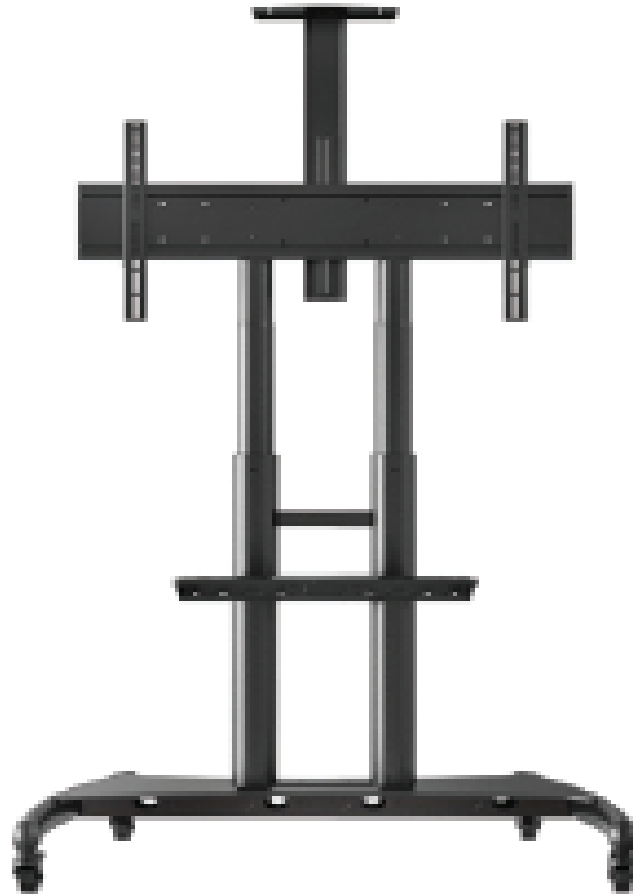

Trak Mobile TV Stand

Trak mobile tv stand, affordable, height-adjustable for maximum productivity and comfort. Wide and durable base construction, steel, the T2 provides you with the maximum stability and extended use. VESA Max 600x400 - screen size 40"- 65", powder coated black

Trak Mobile TV Stand

Trak mobile tv stand, affordable, height-adjustable for maximum productivity and comfort. Wide and durable base construction, steel, the T2 provides you with the maximum stability and extended use. VESA Max 600x400 - screen size 40" - 65", powder coated black

Trak Mobile TV Stand

Rotatable, Landscape or Portrait

Trak mobile tv stand, rotatable screen, height-adjustable for maximum productivity and comfort. Wide and durable base construction, steel, the T3P provides you with the maximum stability and extended use. VESA Max 600x400 - screen size 40" - 65", powder coated black

Trak Mobile TV Stand

Trak mobile tv stand, affordable, height-adjustable for maximum productivity and comfort. Wide and durable base construction, steel, the T81 provides you with the maximum stability and extended use. VESA Max 680x400 - screen size 40" - 90", powder coated black