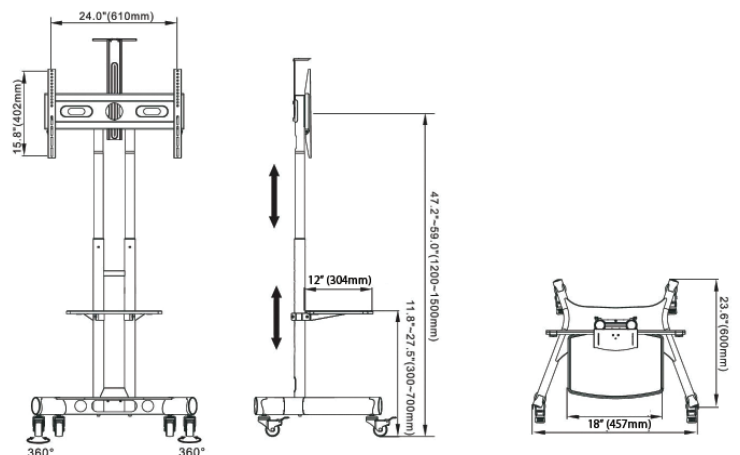

Specification

Model :	Trak T2
For screen size	40" - 65"
Vesa standard	600x400 mm max
Maximum display height	1600mm
Tilting angle	±15°
Adjustable height	1200-1500mm
Material	Rolled Cold Steel
Colour	Black
Finishing	Powder coated
Max Load	45 kg per screen
Camera Shelf	Metal
Shelf	MDF
Shelf Capacity	2.2kg
Cable Management	Yes

Specification

Model :	Trak T2D
For screen size	40" - 65"
Vesa standard	600x400 mm max
Maximun display height	1600mm
Tilting angle	±15°
Adjustable height	1200-1500mm
Material	Rolled Cold Steel
Colour	Black
Finishing	Powder coated
Max Load	45 kg per screen
Camera Shelf	Metal
Shelf	MDF/ 2 shelf
Shelf Capacity	2.2kg each
Cable Management	Yes

Specification

Model :	Trak T3P
For screen size	40" - 65"
Vesa standard	200x200/ 600x400mm
Maximun display height	1600mm
Tilting angle	±15°
Adjustable height	1165-1665MM
Material	Rolled Cold Steel
Colour	Black
Finishing	Powder coated
Max Load	45 kg per screen
Camera Shelf	Metal
Shelf	Metal
Shelf Capacity	2.2kg
Cable Management	Yes

Specification

Model :	Trak T81
For screen size	40" - 90"
Vesa standard	800x400mm
Maximun display height	1600mm
Tilting angle	±15°
Adjustable height	1165-1665mm
Full swivel lockable castors	3" x 4 pcs
Material	Rolled Cold Steel
Colour	Black
Finishing	Powder coated
Max Load	90 kg per screen
Camera Shelf	Metal
Shelf	Metal
Media Shelf Load`	4.5kg
Cable Management	Yes