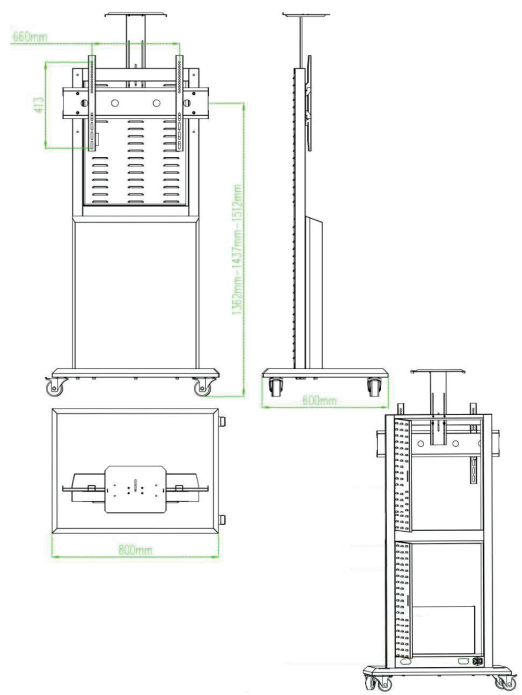

Specification

Model :	Trak T100
For screen size	55" - 100"
Vesa standard	200x200 - 1000x600mm
Tilt Adjustable	0°-15°
Material	Steel, Aluminum
Colour	Aluminum Silver
Finishing	Powder coated
Max Load	100kg per screen
Camera Shelf	Metal
Shelf	Metal
Shelf Capacity	2.2kg
Cable Management	Yes

Trak Mobile TV Stand

Codex/ Mini CPU Cabinet Trolley

Trak mobile tv stand, affordable, height-adjustable for maximum productivity and comfort. Wide and durable base construction, steel, the T100 provides you with the maximum stability and extended use. VESA Max 600x400 - screen size 55"- 100", powder coated silver

Specification

Model :	Trak T50
For screen size	32" - 65"
Vesa standard	600x400 mm max
Maximum Height	1450 mm
Cabinet	Key Lock for Codex / mini PC
Material	SPCC Aluminum Mild Steel
Colour	Black
Finishing	Powder coated
Max Load	90 kg per screen
Camera Shelf	Metal
Cable Management	Yes