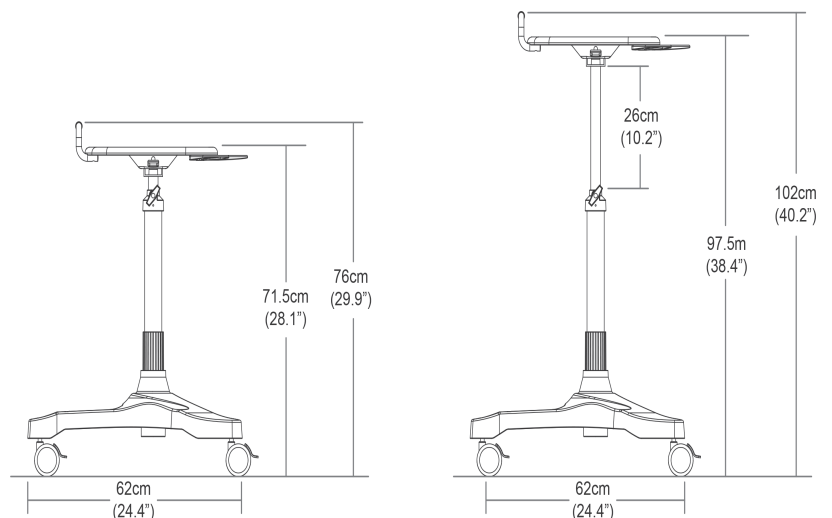

Trak Mobile Notebook Cart

Sitting / Standing Mobile Notebook Desk

Effortlessly moves the Notebook cart to the point of need, securely holding a laptop for comfortable data entry. It's easy to adjust the platform and screen to exactly the right height for whatever task is at hand

Specification

Model	MT009
Adjustable Cart Height :	720 to 980 mm
Platform Size :	600 x 385mm
Durable plastic base	630 x 625 mm
75mm lockable castors	3 pieces
Platform compatibility :	up to 17" laptops
Easy to assemble	
Knock-down packaging	