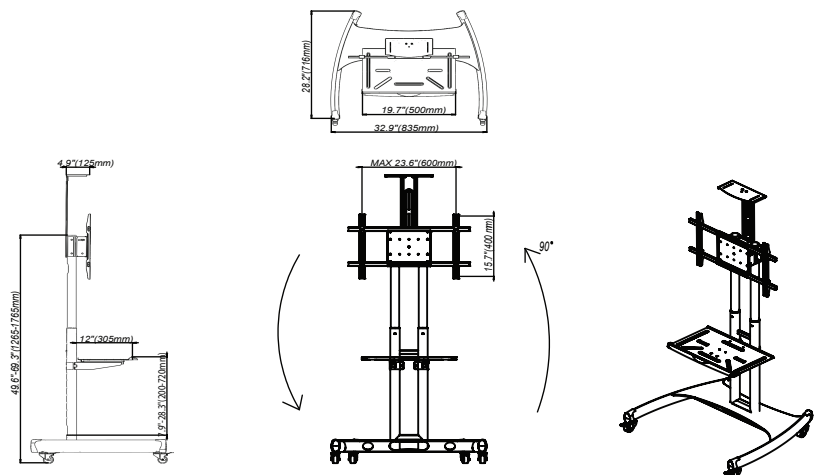

Specification

Model :	Trak T2
For screen size	40" - 65"
Vesa standard	600x400 mm max
Maximum display height	1600mm
Tilting angle	±15°
Adjustable height	1200-1500mm
Material	Rolled Cold Steel
Colour	Black
Finishing	Powder coated
Max Load	45 kg per screen
Camera Shelf	Metal
Shelf	MDF
Shelf Capacity	2.2kg
Cable Management	Yes

Specification

Model :	Trak T2D
For screen size	40" - 65"
Vesa standard	600x400 mm max
Maximun display height	1600mm
Tilting angle	±15°
Adjustable height	1200-1500mm
Material	Rolled Cold Steel
Colour	Black
Finishing	Powder coated
Max Load	45 kg per screen
Camera Shelf	Metal
Shelf	MDF/ 2 shelf
Shelf Capacity	2.2kg each
Cable Management	Yes

Trak Mobile TV Stand

Rotatable, Landscape or Portrait

Trak mobile tv stand, rotatable screen, height-adjustable for maximum productivity and comfort. Wide and durable base construction, steel, the T3P provides you with the maximum stability and extended use. VESA Max 600x400 - screen size 40" - 65", powder coated black

Specification

Model :	Trak T3P
For screen size	40" - 65"
Vesa standard	200x200/ 600x400mm
Maximun display height	1600mm
Tilting angle	±15°
Adjustable height	1165-1665MM
Material	Rolled Cold Steel
Colour	Black
Finishing	Powder coated
Max Load	45 kg per screen
Camera Shelf	Metal
Shelf	Metal
Shelf Capacity	2.2kg
Cable Management	Yes