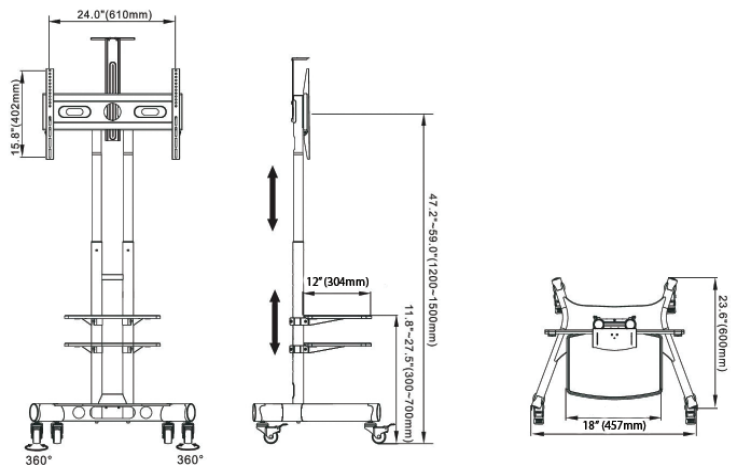

Specification

Model :	Trak T2
For screen size	40" - 65"
Vesa standard	600x400 mm max
Maximum display height	1600mm
Tilting angle	±15°
Adjustable height	1200-1500mm
Material	Rolled Cold Steel
Colour	Black
Finishing	Powder coated
Max Load	45 kg per screen
Camera Shelf	Metal
Shelf	MDF
Shelf Capacity	2.2kg
Cable Management	Yes

Specification

Model :	Trak T2D
For screen size	40" - 65"
Vesa standard	600x400 mm max
Maximun display height	1600mm
Tilting angle	±15°
Adjustable height	1200-1500mm
Material	Rolled Cold Steel
Colour	Black
Finishing	Powder coated
Max Load	45 kg per screen
Camera Shelf	Metal
Shelf	MDF/ 2 shelf
Shelf Capacity	2.2kg each
Cable Management	Yes

Specification

Model :	Trak T3P
For screen size	40" - 65"
Vesa standard	200x200/ 600x400mm
Maximun display height	1600mm
Tilting angle	±15°
Adjustable height	1165-1665MM
Material	Rolled Cold Steel
Colour	Black
Finishing	Powder coated
Max Load	45 kg per screen
Camera Shelf	Metal
Shelf	Metal
Shelf Capacity	2.2kg
Cable Management	Yes

Specification

Model :	Trak T81
For screen size	40" - 90"
Vesa standard	800x400mm
Maximun display height	1600mm
Tilting angle	±15°
Adjustable height	1165-1665mm
Full swivel lockable castors	3" x 4 pcs
Material	Rolled Cold Steel
Colour	Black
Finishing	Powder coated
Max Load	90 kg per screen
Camera Shelf	Metal
Shelf	Metal
Media Shelf Load`	4.5kg
Cable Management	Yes