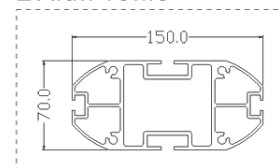

L Alu.Profile