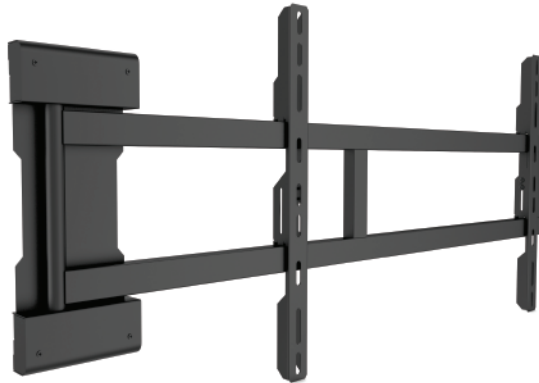

Trak Universal Swing Arm 180° Wall mount for LED - black - screen size: 48" - 60"

Trak Universal Swing Arm 180 Degrees uses a strong metal construction, yet light weight and very tight to your wall. Placed right it extends up to 180 degrees and turn your TV in the exact opposite position it was starting from, amazing and for many users very needed and useful.

Specification Model: BW370

Trak Universal Swing Arm 180 Degrees Black
 For screen size: 48-60"
 VESA max: 800 x 400 mm
 Colour: Black, Powder coated
 Max load: 45 kg
 Measurements: (HxDxW): 427x30x1017.3 mm
 Tilt: No
 Turn: 180°
(depends on size of screen)
 Lock function: Yes
 Distance to wall: 30 - 1017mm