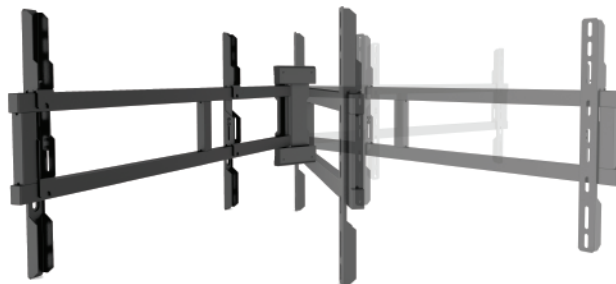

Trak Universal Swing Arm 180° Wall mount for LED - black - screen size: 48" - 60"

Trak Universal Swing Arm 180 Degrees uses a strong metal construction, yet light weight and very tight to your wall. Placed right it extends up to 180 degrees and turn your TV in the exact opposite position it was starting from, amazing and for many users very needed and useful.

Specification Model: BW370

Trak Universal Swing Arm 180 Degrees Black
 For screen size: 48-60"
 VESA max: 800 x 400 mm
 Colour: Black, Powder coated
 Max load: 45 kg
 Measurements: (HxDxW): 427x30x1017.3 mm
 Tilt: No
 Turn: 180°
(depends on size of screen)
 Lock function: Yes
 Distance to wall: 30 - 1017mm