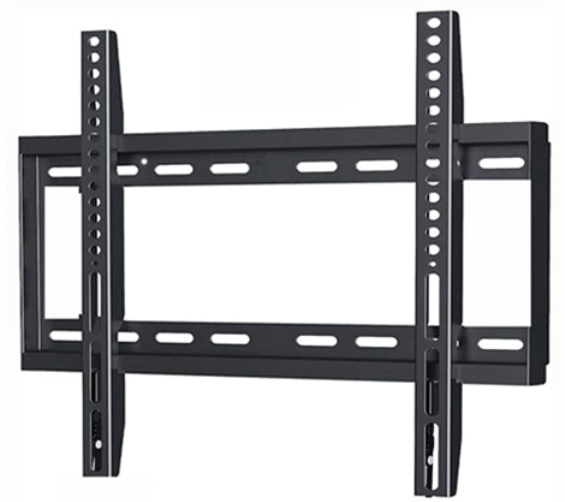

Trak Universal Fixed Wall Mount

Model: BM320

Universal Fixed Wall Mount – TV Wall Bracket for LED panel – steel – black –
Vesa 400 x 400 mm screen size: 26" – 55"

Trak Universal Fixed Wallmount is a low-profile fixed wall mount for 26" & 55" flat-panel TVs up to 50 kgs. Its flush design allows it to sit just 30 mm from the wall focusing looks on your TV and not the mount. Its solid construction of steel is both strong and durable.

Distance From Wall: 30mm

Dimensions