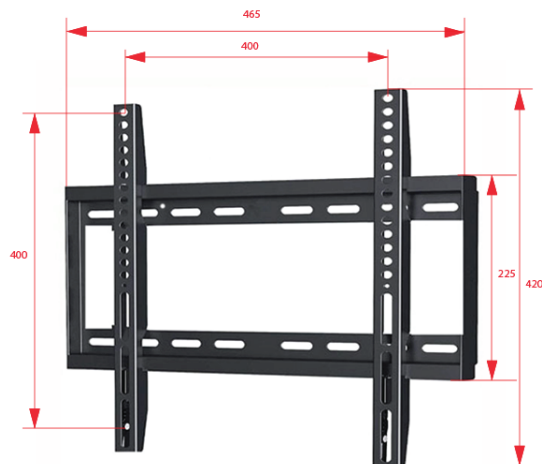

Trak Universal Fixed Wall Mount

Model: BM320

Universal Fixed Wall Mount – TV Wall Bracket for LED panel – steel – black –
Vesa 400 x 400 mm screen size: 26" – 55"

Trak Universal Fixed Wallmount is a low-profile fixed wall mount for 26" & 55" flat-panel TVs up to 50 kgs. Its flush design allows it to sit just 30 mm from the wall focusing looks on your TV and not the mount. Its solid construction of steel is both strong and durable.

Distance From Wall: 30mm

Dimensions