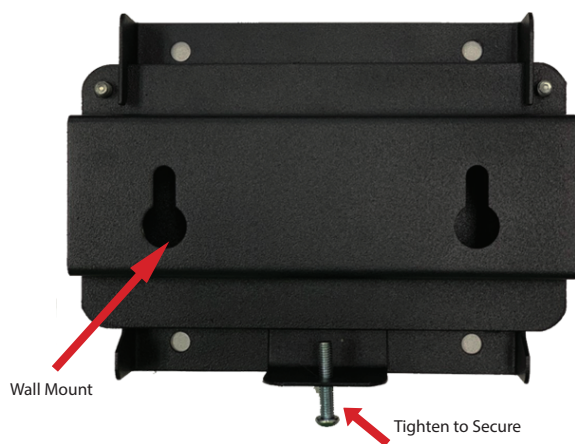

Front View

Model: LCD1030

VESA Wallmount Fixed - Wall mount for LED display - black - screen size: 15" - 40"

This Small Flat Panel Fixed Wall Mount fits most small LED screens or monitors available in the market between 15" and 40" (VESA standard 50x50 75x75 100x100 mm). Maximum load capacity 30 kg, secure by screw lock. Powder coated black.

Wall Mount

Tighten to Secure

Reverse View