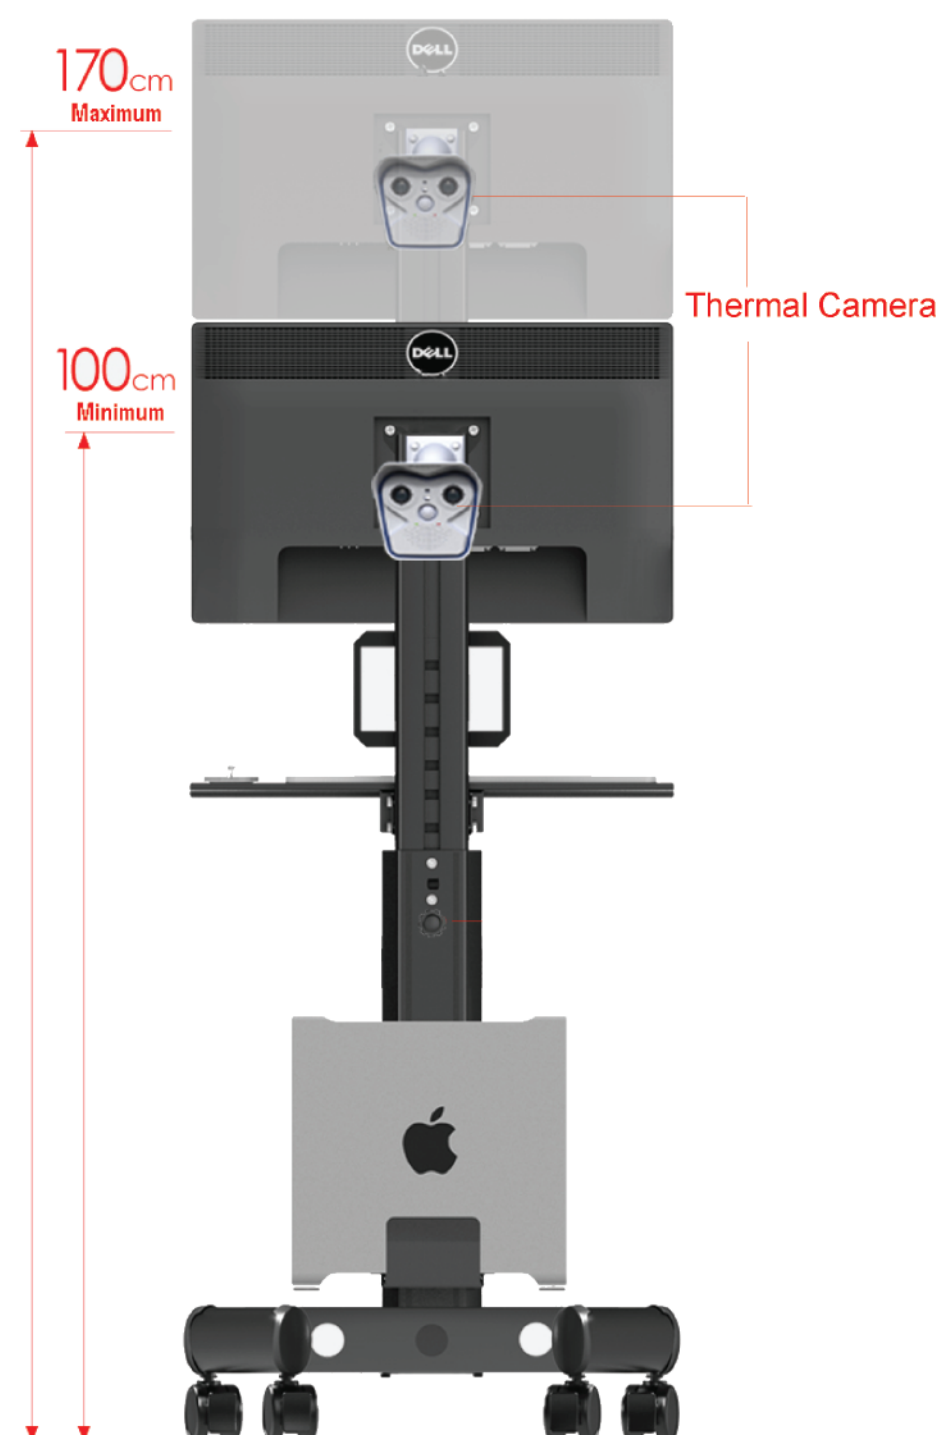

Trak Trolley Stand

Model : T4

Display Stand Single for Thermal Camera - LED Panel - Aluminum, Steel - Black -
Screen Size: 15"-32" - Tilt $\pm 15^\circ$ - VESA: 75x75, 100x100 mm -Free Swivel Castors

****Thermal Camera are not included.
Brand and copyright belong to the owner of the camera.**