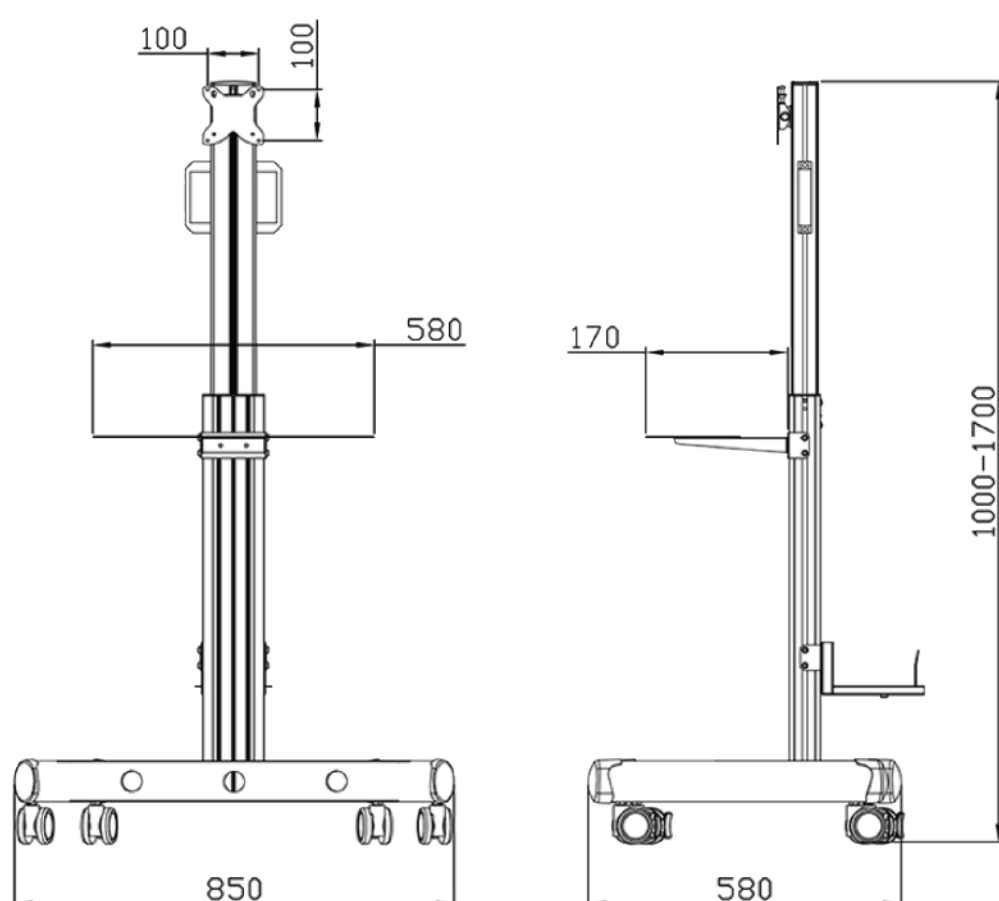

Trak Trolley Stand

Model : T4

Display Stand Single for Thermal Camera - LED Panel - Aluminum, Steel - Black -
Screen Size: 15"-32" - Tilt $\pm 15^\circ$ - VESA: 75x75, 100x100 mm -Free Swivel Castors

****Thermal Camera are not included.
Brand and copyright belong to the owner of the camera.**