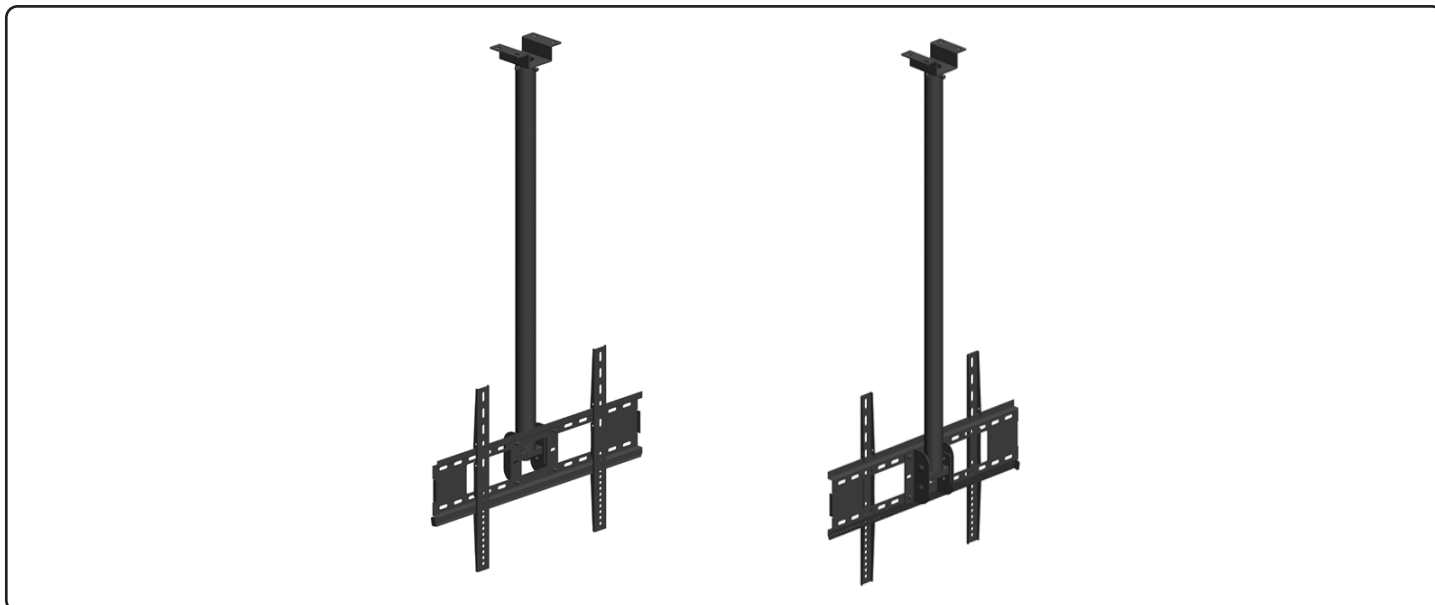

Trak BC500 - Swivel

Ceiling Mount Kit / 270° Horizontal Rotation

■ Descriptions

Trak universal ceiling mount, flexible and easy to install designed for major brands of flat panels.

■ Technical Specifications

Suitable size :	42" - 65" Flat Panel
Horizontal Rotation :	270 °
Max load capacity :	50 kg
Material :	Solid Cold Steel
Tilt range :	+12 degree / 0 degree
Pipe Length :	2m / 3m / 3.8m or customized
Pipe OD :	44mm Base / 50mm Bottom
Colour :	Poweder coated Black

■ Features

- ▣ 270 ° Horizontal Rotation
- ▣ Universal design, no screen adapter necessary
- ▣ VESA compliant 600*400
- ▣ Powder-coated finish (black)
- ▣ Flexible and installer-friendly
- ▣ Mounting hardware and user manual included

*TV Bracket model may differ basing on the panel size

* Specifications are subjected to change without notice.